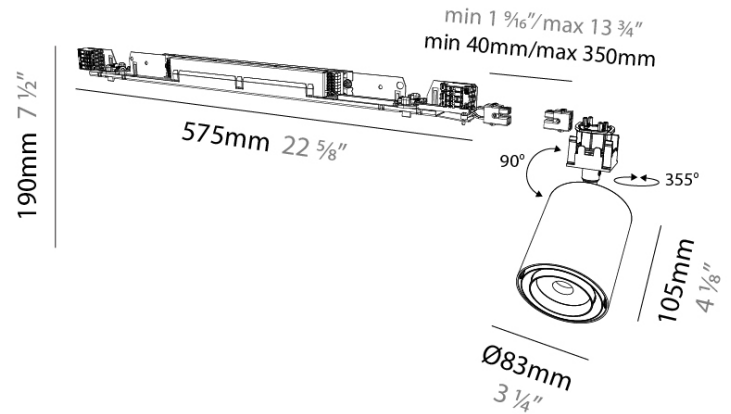

1. To build a product code in our configurator select the specify button on the base model # product page
2. To build a manual product code on this datasheet choose from the options listed below in blue font and add the suffix to the base model #

GENERAL

Series: Centriq
Subseries: Centriq In Flex
Partner: Prolicht
Division: Architectural
Product Type: Spots
Light Distribution: Adjustable

PHYSICAL

Aperture Sizes - Downlights: 2"
Shape: Cylinder
Diameter (mm): 83
Diameter (in): 3 1/4
Length (mm): 575
Length (in): 22 5/8
Height (mm): 190
Height (in): 7 1/2

Fixture Finish: SSR / BKV / CWI / CRY / HAB / UFT / ITA / RUA / FTG / MYG / LOD / PUS / FRO / FUP / KIA / POP / BLS / SPG / MEY / GOH / CHC / COM / ABZ / JAG / OBR / MOS / ROR
Fixture Material: Aluminum

ELECTRICAL

Lamp Type: LED (Zhaga Standard)
Input Wattage (W): 8
Total Output Wattage (W): 7.3
Dimming: Non-Dimmable
Driver Included: Yes
Driver Location: Integrated
Driver Type: Constant Current - Universal
Driver Class: Class 2
Input Voltage (V): 120 - 277
Upon Request: 0 - 10V Dimming

LED

Color Temperature (°K): 2700-6500 Tunable White
Max. Delivered Lumen (lm): 416 - 479
CRI: >90 CRI
Lamp Life (hrs): 50000

OPTICAL

Reflector: 14 / 30 / 44
Adjustability: Rotational 360°; Tilt 90°

RATINGS AND CERTIFICATIONS

Certified By: Certified for North American Standards
IP rating: IP20