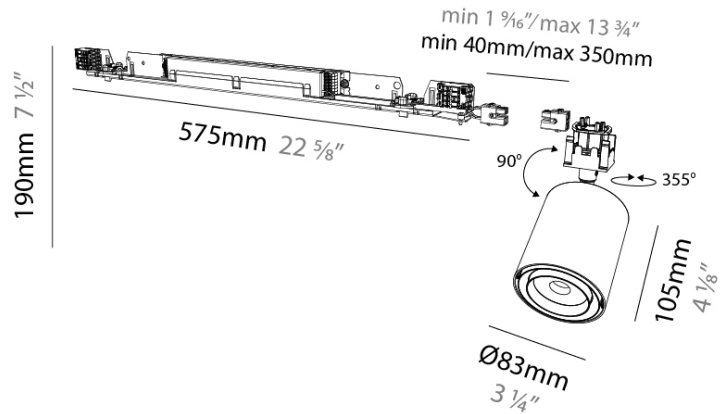

1. To build a product code in our configurator select the specify button on the base model # product page
2. To build a manual product code on this datasheet choose from the options listed below in blue font and add the suffix to the base model #

GENERAL

Series: Centriq
Subseries: Centriq In Flex
Partner: Prolicht
Division: Architectural
Product Type: Spots
Light Distribution: Adjustable

PHYSICAL

Aperture Sizes - Downlights: 2"
Shape: Cylinder
Diameter (mm): 83
Diameter (in): 3 1/4
Length (mm): 575
Length (in): 22 5/8
Height (mm): 190
Height (in): 7 1/2

Fixture Finish: SSR / BKV / CWI / CRY / HAB / UFT / ITA / RUA / FTG / MYG / LOD / PUS / FRO / FUP / KIA / POP / BLS / SPG / MEY / GOH / CHC / COM / ABZ / JAG / OBR / MOS / ROR
Fixture Material: Aluminum

ELECTRICAL

Lamp Type: LED (Zhaga Standard)
Input Wattage (W): 8
Total Output Wattage (W): 7.3
Dimming: Non-Dimmable
Driver Included: Yes
Driver Location: Integrated
Driver Type: Constant Current - Universal
Driver Class: Class 2
Input Voltage (V): 120 - 277
Upon Request: 0 - 10V Dimming

LED

Color Temperature (°K): 2700-6500 Tunable White
Max. Delivered Lumen (lm): 416 - 479
CRI: >90 CRI
Lamp Life (hrs): 50000

OPTICAL

Reflector: 14 / 30 / 44
Adjustability: Rotational 360°; Tilt 90°

RATINGS AND CERTIFICATIONS

Certified By: Certified for North American Standards
IP rating: IP20