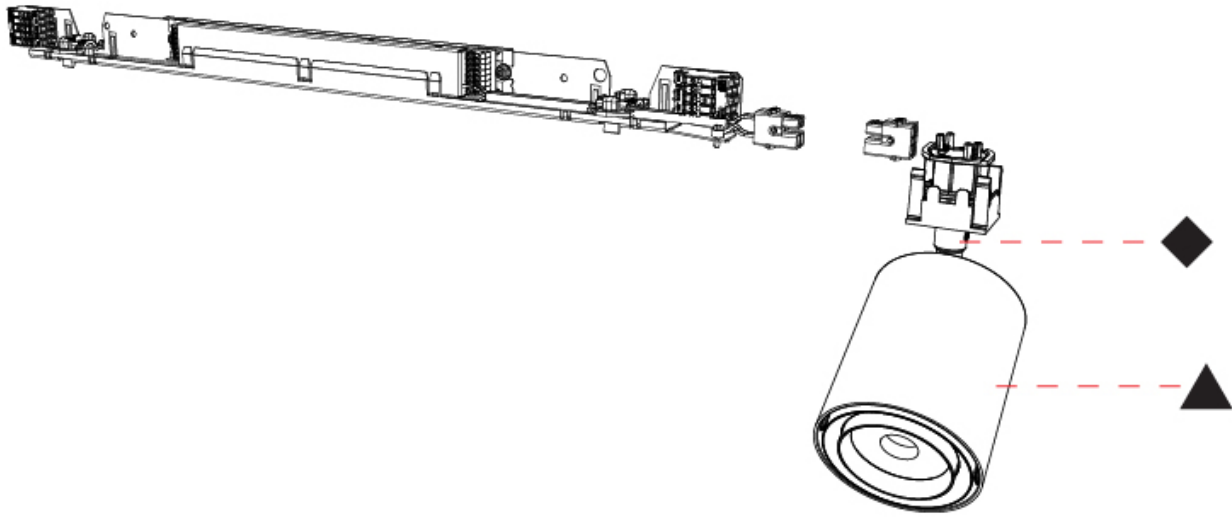

CENTRIQ IN FLEX

A380349-

PROJECT

TYPE

SPECIFIER

QUANTITY

DATE

A