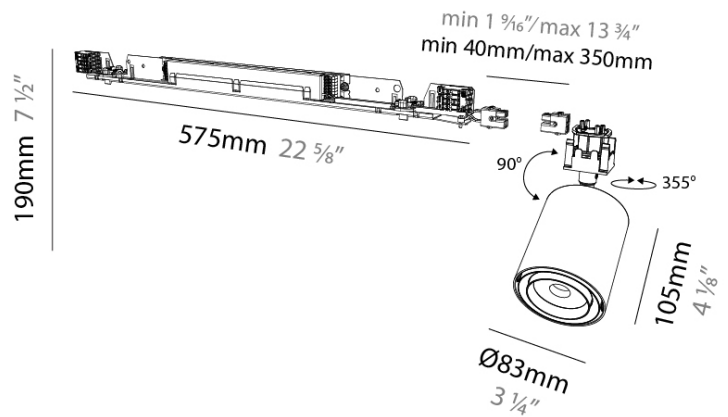

1. To build a product code in our configurator select the specify button on the base model # product page
2. To build a manual product code on this datasheet choose from the options listed below in blue font and add the suffix to the base model #

GENERAL

Series: Centriq
Subseries: Centriq In Flex
Partner: Prolicht
Division: Architectural
Product Type: Spots
Light Distribution: Adjustable

PHYSICAL

Aperture Sizes - Downlights: 2"
Shape: Cylinder
Diameter (mm): 83
Diameter (in): 3 1/4
Length (mm): 575
Length (in): 22 5/8
Height (mm): 190
Height (in): 7 1/2

Fixture Finish: SSR / BKV / CWI / CRY / HAB / UFT / ITA / RUA / FTG / MYG / LOD / PUS / FRO / FUP / KIA / POP / BLS / SPG / MEY / GOH / CHC / COM / ABZ / JAG / OBR / MOS / ROR
Fixture Material: Aluminum

ELECTRICAL

Lamp Type: LED (Zhaga Standard)
Input Wattage (W): 8
Total Output Wattage (W): 7.3
Dimming: Non-Dimmable
Driver Included: Yes
Driver Location: Integrated
Driver Type: Constant Current - Universal
Driver Class: Class 2
Input Voltage (V): 120 - 277
Upon Request: 0 - 10V Dimming

LED

Color Temperature (°K): 2700-6500 Tunable White
Max. Delivered Lumen (lm): 416 - 479
CRI: >90 CRI
Lamp Life (hrs): 50000

OPTICAL

Reflector: 14 / 30 / 44
Adjustability: Rotational 360°; Tilt 90°

RATINGS AND CERTIFICATIONS

Certified By: Certified for North American Standards
IP rating: IP20