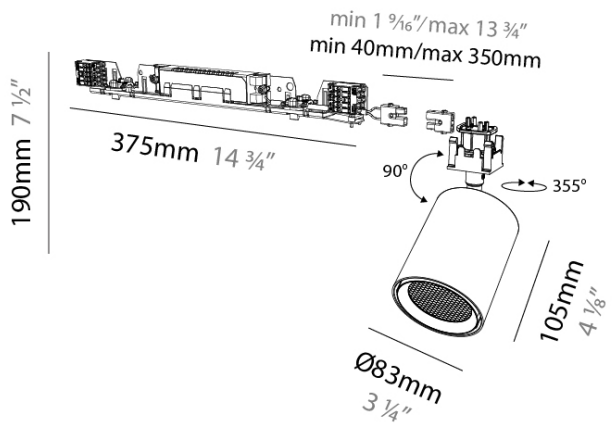

1. To build a product code in our configurator select the specify button on the base model # product page
2. To build a manual product code on this datasheet choose from the options listed below in blue font and add the suffix to the base model #

GENERAL
Series: Centriq
Subseries: Centriq In
Partner: Prolicht
Division: Architectural
Product Type: Spots
Light Distribution: Adjustable

PHYSICAL
Aperture Sizes - Downlights: 2"
Shape: Cylinder
Diameter (mm): 83
Diameter (in): 3 1/4"
Length (mm): 375
Length (in): 14 3/4"
Height (mm): 190
Height (in): 7 1/2"
Diffuser: Lens Pack - No Lens / Opal / Linear Spread Lens / Honeycomb / Spread Lens
Fixture Finish: SSR / BKV / CWI / CRY / HAB / UFT / ITA / RUA / FTG / MYG / LOD / PUS / FRO / FUP / KIA / POP / BLS / SPG / MEY / GOH / CHC / COM / ABZ / JAG / OBR / MOS / ROR
Fixture Material: Aluminum

ELECTRICAL
Lamp Type: LED (Zhaga Standard)
Input Wattage (W): 26
Total Output Wattage (W): 23.7
Dimming: Non-Dimmable
Driver Included: Yes
Driver Location: Integrated
Driver Type: Constant Current - Universal
Driver Class: Class 2
Input Voltage (V): 120 - 277
Upon Request: 0 - 10V Dimming

LED
Color Temperature (°K): 2700 / 3000 / 3500 / 4000
Max. Delivered Lumen (lm): 2923 / 3044 / 3261 / 3328
Nominal Lumen (lm): 3471 / 3615 / 3873 / 3952
CRI: >90 CRI
Lamp Life (hrs): 50000

OPTICAL
Reflector: 12

RATINGS AND CERTIFICATIONS
Certified By: Certified for North American Standards
IP rating: IP20