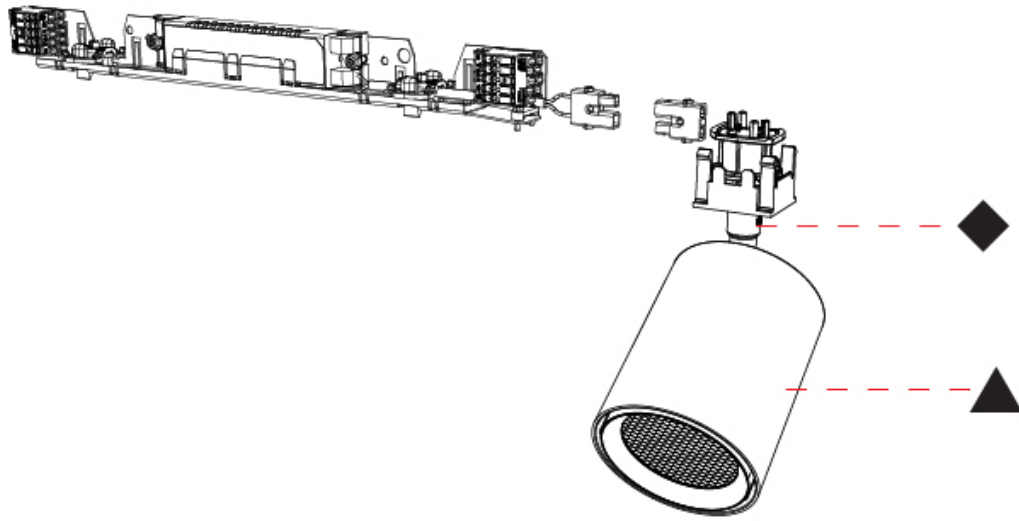

CENTRIQ IN

A380350-

PROJECT _____

TYPE _____

SPECIFIER _____

QUANTITY _____

DATE _____