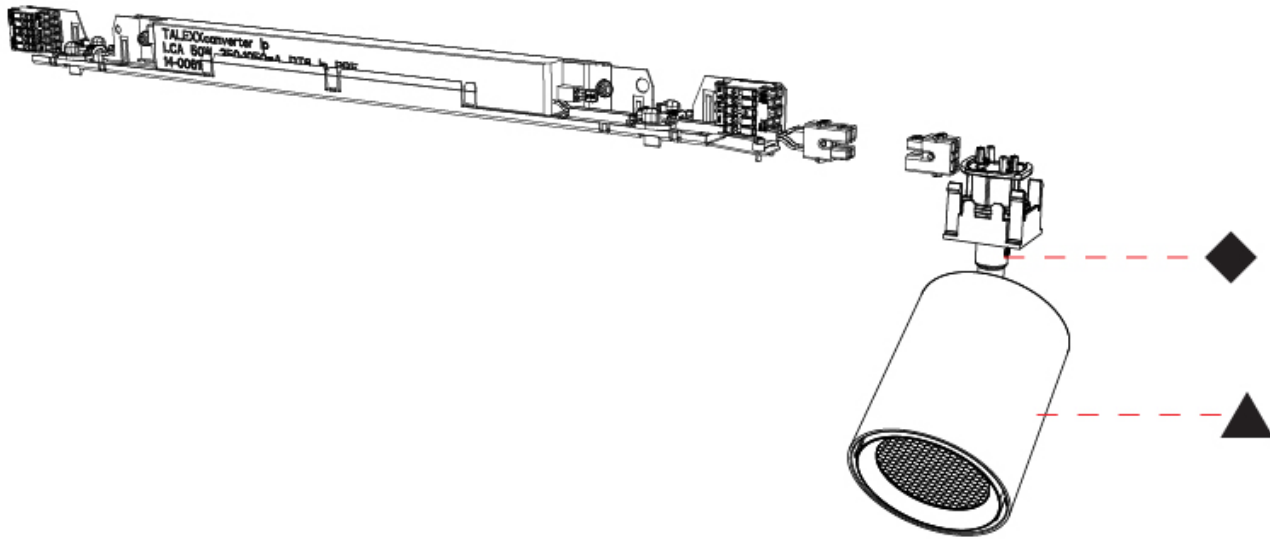

CENTRIQ IN

A380351-

PROJECT _____

TYPE _____

SPECIFIER _____

QUANTITY _____

DATE _____

A