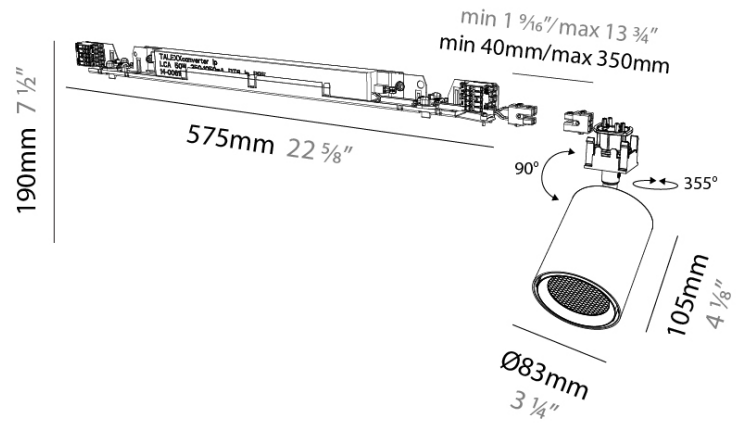

1. To build a product code in our configurator select the specify button on the base model # product page
2. To build a manual product code on this datasheet choose from the options listed below in blue font and add the suffix to the base model #

GENERAL
Series: Centriq
Subseries: Centriq In
Partner: Prolicht
Division: Architectural
Product Type: Spots
Light Distribution: Adjustable

PHYSICAL
Aperture Sizes - Downlights: 2"
Shape: Cylinder
Diameter (mm): 83
Diameter (in): 3 1/4"
Length (mm): 575
Length (in): 22 5/8"
Height (mm): 190
Height (in): 7 1/2"
Diffuser: Centriq In 83 - Hypro 40 - Suspension
Fixture Finish: SSR / BKV / CWI / CRY / HAB / UFT / ITA / RUA / FTG / MYG / LOD / PUS / FRO / FUP / KIA / POP / BLS / SPG / MEY / GOH / CHC / COM / ABZ / JAG / OBR / MOS / ROR
Fixture Material: Aluminum

ELECTRICAL
Lamp Type: LED (Zhaga Standard)
Input Wattage (W): 8
Total Output Wattage (W): 7.3
Dimming: Non-Dimmable
Driver Included: Yes
Driver Location: Integrated
Driver Type: Constant Current - Universal
Driver Class: Class 2
Input Voltage (V): 120 - 277
Upon Request: 0 - 10V Dimming

LED
Color Temperature (°K): 2700-6500 Tunable White
Max. Delivered Lumen (lm): 494 - 569
CRI: >90 CRI
Lamp Life (hrs): 50000

OPTICAL
Reflector: 12

RATINGS AND CERTIFICATIONS
Certified By: Certified for North American Standards
IP rating: IP20