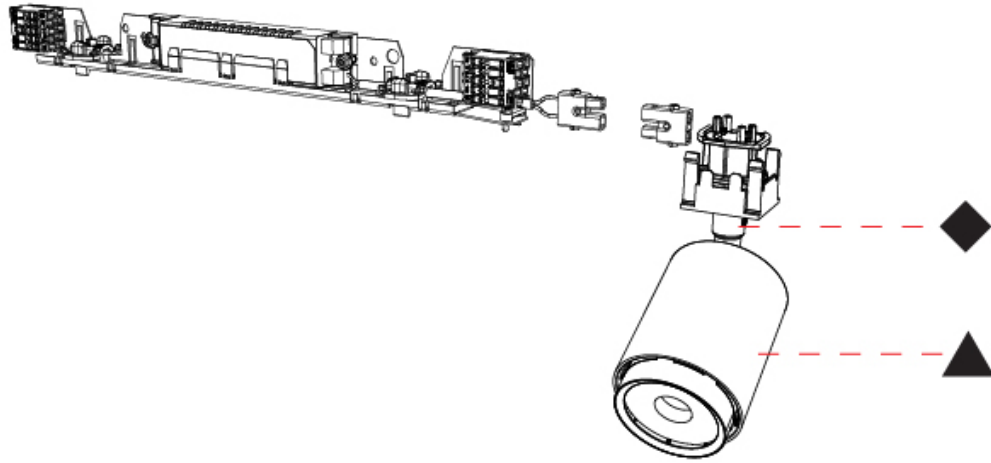

CENTRIQ IN FLEX

A380354-

PROJECT

TYPE

SPECIFIER

QUANTITY

DATE

A