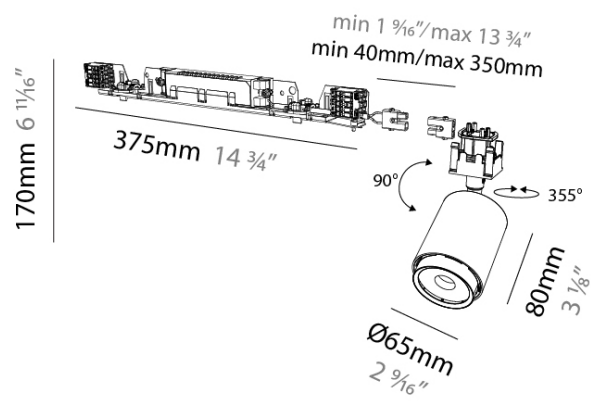

1. To build a product code in our configurator select the specify button on the base model # product page
2. To build a manual product code on this datasheet choose from the options listed below in blue font and add the suffix to the base model #

GENERAL
Series: Centriq
Subseries: Centriq In Flex
Partner: Prolicht
Division: Architectural
Product Type: Spots
Light Distribution: Adjustable

PHYSICAL
Aperture Sizes - Downlights: 2"
Shape: Cylinder
Diameter (mm): 65
Diameter (in): 2 9/16
Length (mm): 375
Length (in): 14 3/4
Height (mm): 170
Height (in): 6 11/16
Fixture Finish: SSR / BKV / CWI / CRY / HAB / UFT / ITA / RUA / FTG / MYG / LOD / PUS / FRO / FUP / KIA / POP / BLS / SPG / MEV / GOH / CHC / COM / ABZ / JAG / OBR / MOS / ROR
Fixture Material: Aluminum

ELECTRICAL
Lamp Type: LED (Zhaga Standard)
Input Wattage (W): 20
Total Output Wattage (W): 18.1
Dimming: Non-Dimmable
Driver Included: Yes
Driver Location: Integrated
Driver Type: Constant Current - Universal
Driver Class: Class 2
Input Voltage (V): 120 - 277
Upon Request: 0 - 10V Dimming

LED
Color Temperature (°K): 2700 / 3000 / 3500 / 4000
Max. Delivered Lumen (lm): 1127 / 1214 / 1262 / 1288
Nominal Lumen (lm): 1688 / 1797 / 1869 / 1907
Lamp Life (hrs): 50000

OPTICAL
Reflector: 14 / 30 / 44
Adjustability: Rotational 360°; Tilt 90°

RATINGS AND CERTIFICATIONS
Certified By: Certified for North American Standards
IP rating: IP20