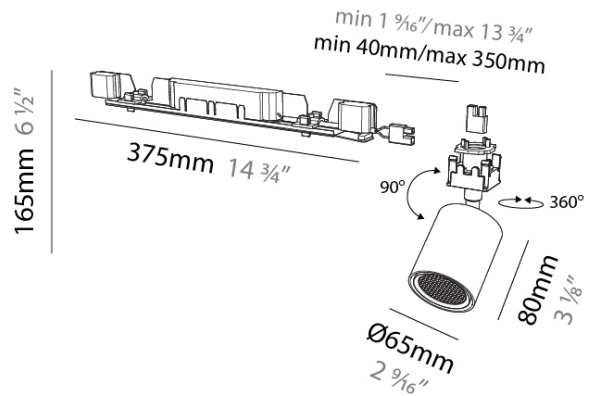

1. To build a product code in our configurator select the specify button on the base model # product page
2. To build a manual product code on this datasheet choose from the options listed below in blue font and add the suffix to the base model #

GENERAL

Series: Centriq
Subseries: Centriq In
Partner: Prolicht
Division: Architectural
Product Type: Spots
Light Distribution: Adjustable

PHYSICAL

Aperture Sizes - Downlights: 2"
Shape: Cylinder
Diameter (mm): 65
Diameter (in): 2 5/16
Length (mm): 375
Length (in): 14 3/4
Height (mm): 165
Height (in): 6 1/2
Fixture Finish: SSR / BKV / CWI / CRY / HAB / UFT / ITA / RUA / FTG / MYG / LOD / PUS / FRO / FUP / KIA / POP / BLS / SPG / MEV / GOH / CHC / COM / ABZ / JAG / OBR / MOS / ROR
Fixture Material: Aluminum

ELECTRICAL

Lamp Type: LED (Zhaga Standard)
Input Wattage (W): 20
Total Output Wattage (W): 18.1
Dimming: Non-Dimmable
Driver Included: Yes
Driver Location: Integrated
Driver Type: Constant Current - Universal
Driver Class: Class 2
Input Voltage (V): 120 - 277
Upon Request: 0 - 10V Dimming

LED

Color Temperature (°K): 2700 / 3000 / 3500 / 4000
Max. Delivered Lumen (lm): 1360 / 1465 / 1523 / 1554
Nominal Lumen (lm): 1668 / 1797 / 1869 / 1907
CRI: >90 CRI
Lamp Life (hrs): 50000

OPTICAL

Reflector: 12
Adjustability: Rotational 360°; Tilt 90°

RATINGS AND CERTIFICATIONS

Certified By: Certified for North American Standards
IP rating: IP20