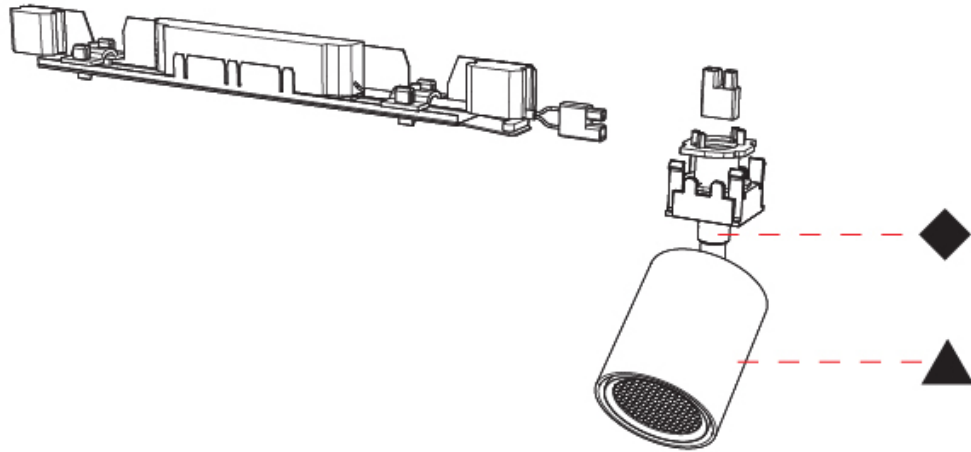

CENTRIQ IN

A380355-

PROJECT _____

TYPE _____

SPECIFIER _____

QUANTITY _____

DATE _____

A