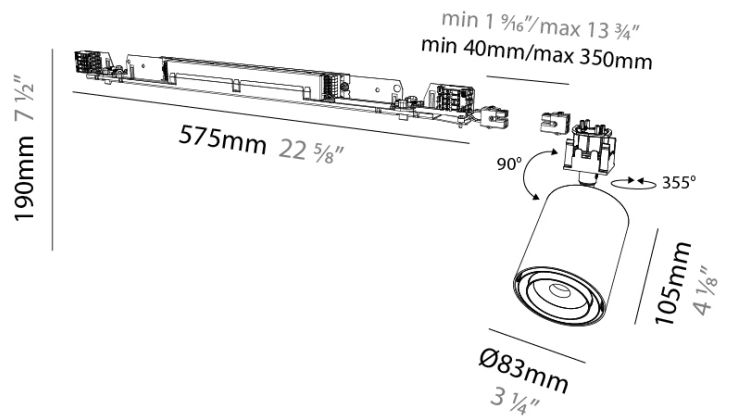

1. To build a product code in our configurator select the specify button on the base model # product page
2. To build a manual product code on this datasheet choose from the options listed below in blue font and add the suffix to the base model #

GENERAL

Series: Centriq
Subseries: Centriq In Flex
Partner: Prolicht
Division: Architectural
Product Type: Spots
Light Distribution: Adjustable

PHYSICAL

Aperture Sizes - Downlights: 2"
Shape: Cylinder
Diameter (mm): 83
Diameter (in): 3 1/4
Length (mm): 575
Length (in): 22 5/8
Height (mm): 190
Height (in): 7 1/2

Fixture Finish: SSR / BKV / CWI / CRY / HAB / UFT / ITA / RUA / FTG / MYG / LOD / PUS / FRO / FUP / KIA / POP / BLS / SPG / MEY / GOH / CHC / COM / ABZ / JAG / OBR / MOS / ROR
Fixture Material: Aluminum

ELECTRICAL

Lamp Type: LED (Zhaga Standard)
Input Wattage (W): 8
Total Output Wattage (W): 7.3
Dimming: Non-Dimmable
Driver Included: Yes
Driver Location: Integrated
Driver Type: Constant Current - Universal
Driver Class: Class 2
Input Voltage (V): 120 - 277
Upon Request: 0 - 10V Dimming

LED

Color Temperature (°K): 2700-6500 Tunable White
Max. Delivered Lumen (lm): 416 - 479
CRI: >90 CRI
Lamp Life (hrs): 50000

OPTICAL

Reflector: 14 / 30 / 44
Adjustability: Rotational 360°; Tilt 90°

RATINGS AND CERTIFICATIONS

Certified By: Certified for North American Standards
IP rating: IP20