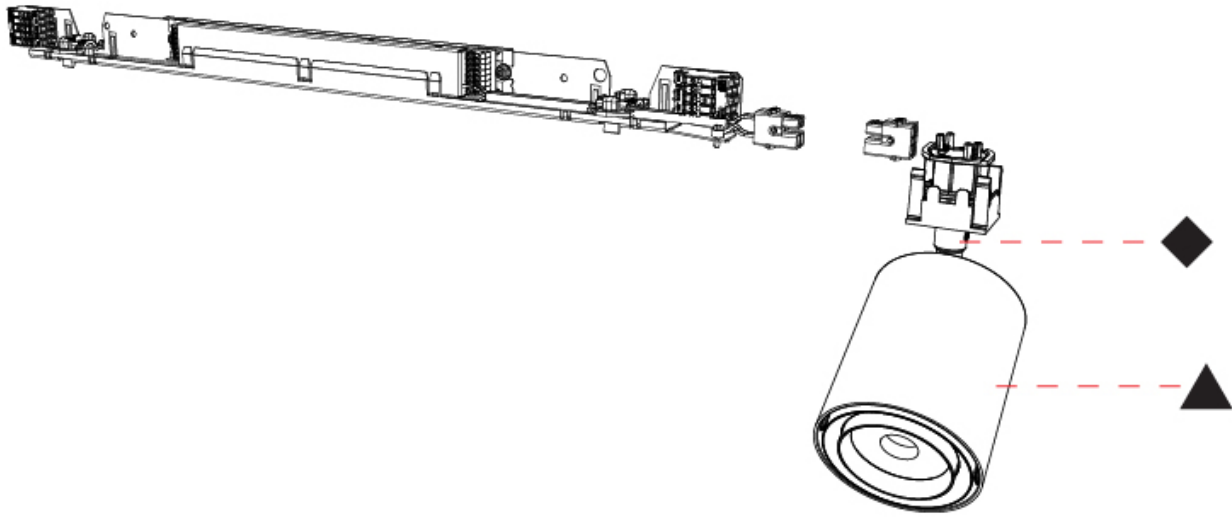

CENTRIQ IN FLEX

A380360-

PROJECT

TYPE

SPECIFIER

QUANTITY

DATE

A