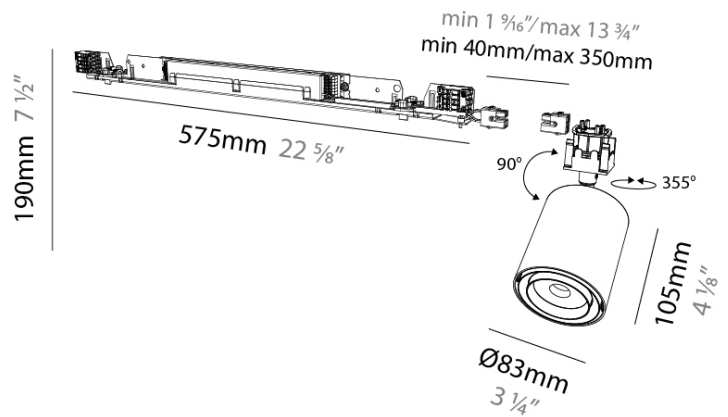

1. To build a product code in our configurator select the specify button on the base model # product page
2. To build a manual product code on this datasheet choose from the options listed below in blue font and add the suffix to the base model #

GENERAL
Series: Centriq
Subseries: Centriq In Flex
Partner: Prolicht
Division: Architectural
Product Type: Spots
Light Distribution: Adjustable

PHYSICAL
Aperture Sizes - Downlights: 2"
Shape: Cylinder
Diameter (mm): 83
Diameter (in): 3 1/4
Length (mm): 575
Length (in): 22 5/8
Height (mm): 190
Height (in): 7 1/2

Fixture Finish: SSR / BKV / CWI / CRY / HAB / UFT / ITA / RUA / FTG / MYG / LOD / PUS / FRO / FUP / KIA / POP / BLS / SPG / MEY / GOH / CHC / COM / ABZ / JAG / OBR / MOS / ROR
Fixture Material: Aluminum

ELECTRICAL
Lamp Type: LED (Zhaga Standard)
Input Wattage (W): 8
Total Output Wattage (W): 7.3
Dimming: Non-Dimmable
Driver Included: Yes
Driver Location: Integrated
Driver Type: Constant Current - Universal
Driver Class: Class 2
Input Voltage (V): 120 - 277
Upon Request: 0 - 10V Dimming

LED
Color Temperature (°K): 2700-6500 Tunable White
Max. Delivered Lumen (lm): 416 - 479
CRI: >90 CRI
Lamp Life (hrs): 50000

OPTICAL
Reflector: 14 / 30 / 44
Adjustability: Rotational 360°; Tilt 90°

RATINGS AND CERTIFICATIONS
Certified By: Certified for North American Standards
IP rating: IP20