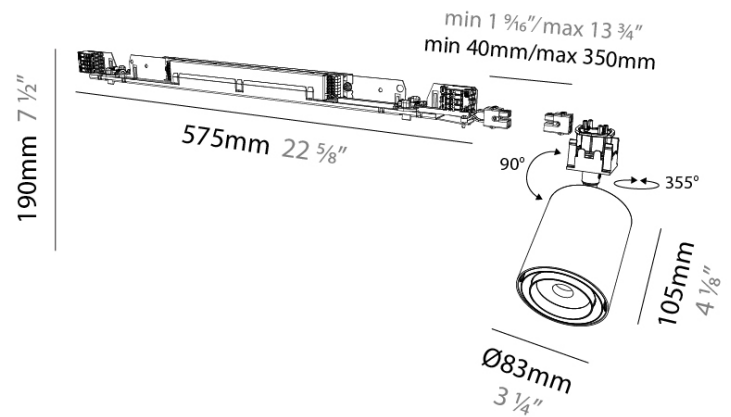

1. To build a product code in our configurator select the specify button on the base model # product page
2. To build a manual product code on this datasheet choose from the options listed below in blue font and add the suffix to the base model #

GENERAL

Series: Centriq
Subseries: Centriq In Flex
Partner: Prolicht
Division: Architectural
Product Type: Spots
Light Distribution: Adjustable

PHYSICAL

Aperture Sizes - Downlights: 2"
Shape: Cylinder
Diameter (mm): 83
Diameter (in): 3 1/4
Length (mm): 575
Length (in): 22 5/8
Height (mm): 190
Height (in): 7 1/2

Fixture Finish: SSR / BKV / CWI / CRY / HAB / UFT / ITA / RUA / FTG / MYG / LOD / PUS / FRO / FUP / KIA / POP / BLS / SPG / MEY / GOH / CHC / COM / ABZ / JAG / OBR / MOS / ROR
Fixture Material: Aluminum

ELECTRICAL

Lamp Type: LED (Zhaga Standard)
Input Wattage (W): 8
Total Output Wattage (W): 7.3
Dimming: Non-Dimmable
Driver Included: Yes
Driver Location: Integrated
Driver Type: Constant Current - Universal
Driver Class: Class 2
Input Voltage (V): 120 - 277
Upon Request: 0 - 10V Dimming

LED

Color Temperature (°K): 2700-6500 Tunable White
Max. Delivered Lumen (lm): 416 - 479
CRI: >90 CRI
Lamp Life (hrs): 50000

OPTICAL

Reflector: 14 / 30 / 44
Adjustability: Rotational 360°; Tilt 90°

RATINGS AND CERTIFICATIONS

Certified By: Certified for North American Standards
IP rating: IP20