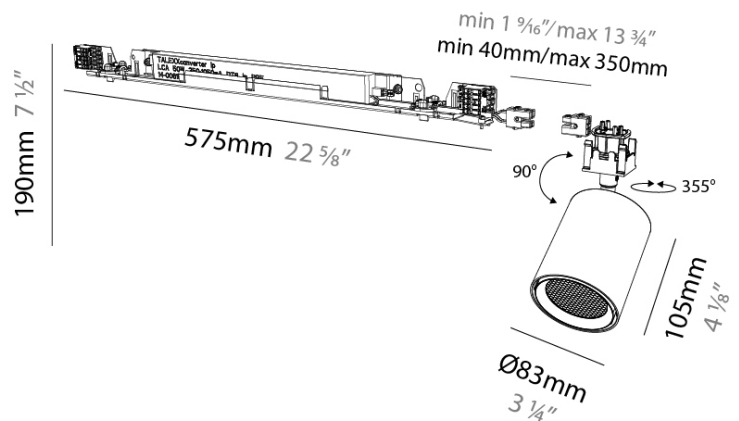

1. To build a product code in our configurator select the specify button on the base model # product page
2. To build a manual product code on this datasheet choose from the options listed below in blue font and add the suffix to the base model #

GENERAL

Series: Centriq
Subseries: Centriq In
Partner: Prolicht
Division: Architectural
Product Type: Spots
Light Distribution: Adjustable

PHYSICAL

Aperture Sizes - Downlights: 2"
Shape: Cylinder
Diameter (mm): 83
Diameter (in): 3 1/4"
Length (mm): 575
Length (in): 22 5/8"
Height (mm): 190
Height (in): 7 1/2"
Diffuser: Centriq In 83 - Hypro 40 - Suspension
Fixture Finish: SSR / BKV / CWI / CRY / HAB / UFT / ITA / RUA / FTG / MYG / LOD / PUS / FRO / FUP / KIA / POP / BLS / SPG / MEY / GOH / CHC / COM / ABZ / JAG / OBR / MOS / ROR
Fixture Material: Aluminum

ELECTRICAL

Lamp Type: LED (Zhaga Standard)
Input Wattage (W): 8
Total Output Wattage (W): 7.3
Dimming: Non-Dimmable
Driver Included: Yes
Driver Location: Integrated
Driver Type: Constant Current - Universal
Driver Class: Class 2
Input Voltage (V): 120 - 277
Upon Request: 0 - 10V Dimming

LED

Color Temperature (°K): 2700-6500 Tunable White
Max. Delivered Lumen (lm): 494 - 569
CRI: >90 CRI
Lamp Life (hrs): 50000

OPTICAL

Reflector: 12

RATINGS AND CERTIFICATIONS

Certified By: Certified for North American Standards
IP rating: IP20