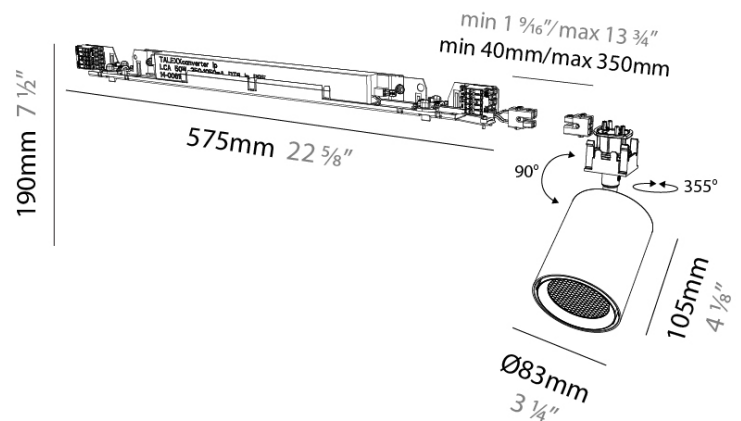

1. To build a product code in our configurator select the specify button on the base model # product page
2. To build a manual product code on this datasheet choose from the options listed below in blue font and add the suffix to the base model #

GENERAL
Series: Centriq
Subseries: Centriq In
Partner: Prolicht
Division: Architectural
Product Type: Spots
Light Distribution: Adjustable

PHYSICAL
Aperture Sizes - Downlights: 2"
Shape: Cylinder
Diameter (mm): 83
Diameter (in): 3 1/4"
Length (mm): 575
Length (in): 22 5/8"
Height (mm): 190
Height (in): 7 1/2"
Diffuser: Centriq In 83 - Hypro 40 - Suspension
Fixture Finish: SSR / BKV / CWI / CRY / HAB / UFT / ITA / RUA / FTG / MYG / LOD / PUS / FRO / FUP / KIA / POP / BLS / SPG / MEY / GOH / CHC / COM / ABZ / JAG / OBR / MOS / ROR
Fixture Material: Aluminum

ELECTRICAL
Lamp Type: LED (Zhaga Standard)
Input Wattage (W): 8
Total Output Wattage (W): 7.3
Dimming: Non-Dimmable
Driver Included: Yes
Driver Location: Integrated
Driver Type: Constant Current - Universal
Driver Class: Class 2
Input Voltage (V): 120 - 277
Upon Request: 0 - 10V Dimming

LED
Color Temperature (°K): 2700-6500 Tunable White
Max. Delivered Lumen (lm): 494 - 569
CRI: >90 CRI
Lamp Life (hrs): 50000

OPTICAL
Reflector: 12

RATINGS AND CERTIFICATIONS
Certified By: Certified for North American Standards
IP rating: IP20