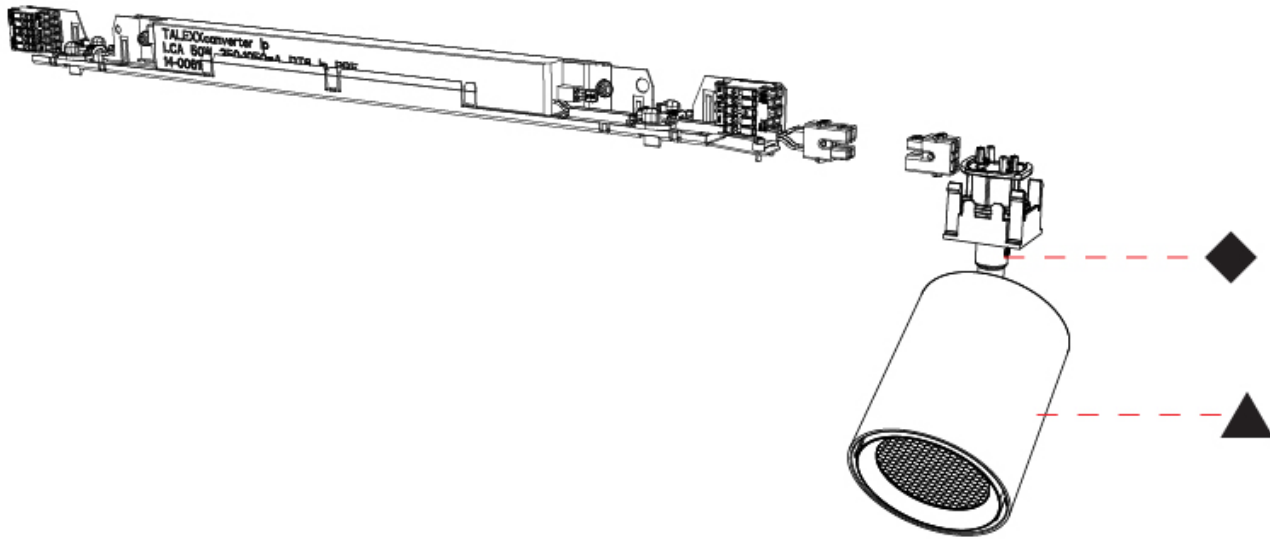

CENTRIQ IN

A380362-

PROJECT _____

TYPE _____

SPECIFIER _____

QUANTITY _____

DATE _____

A