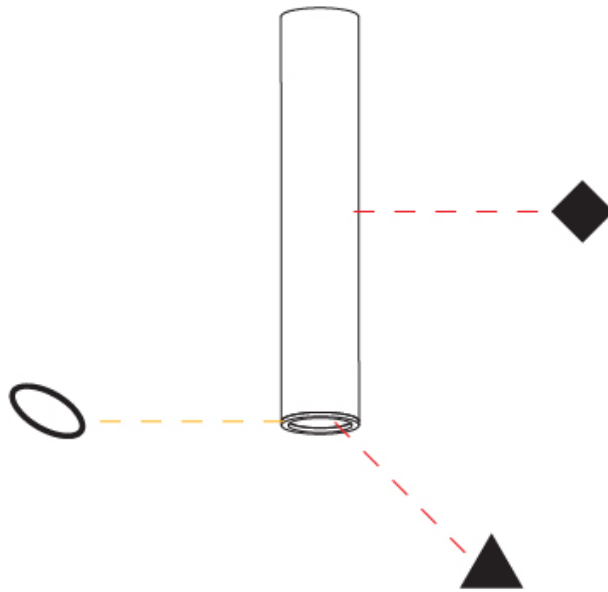

HANGOVER

A380364-

PROJECT

TYPE

SPECIFIER

QUANTITY

DATE

A