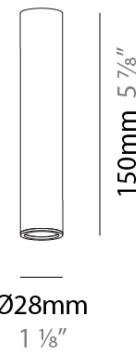

DESCRIPTION

Hangover Plug - Insert for Hypro 40 Recessed Ø28mm / 1 1/8" x 150mm / 5 7/8" - LED 6W Max. - 2700K / 3000K / 3500K / 4000K - CRI90 - Non-Dimming - Shine Ring, Optic: 22° / 33° / 66°

1. To build a product code in our configurator select the specify button on the base model # product page
2. To build a manual product code on this datasheet choose from the options listed below in blue font and add the suffix to the base model #

GENERAL

Series: Hangover
Brand: Prolicht
Division: Architectural

PHYSICAL

Shape: Cylinder
Diameter (mm): 28
Diameter (in): 1 1/8
Height (mm): 150
Height (in): 5 7/8
Light Distribution: Direct
Fixture Finish: SSR / BKV / CWI / CRY / HAB / UFT / ITA / RUA / FTG / MYG / LOD / PUS / FRO / FUP / KIA / POP / BLS / SPG / MEY / GOH / GUM / CHC / COM / ABZ / JAG / OBR / MOS / ROR
Accent Finish: OPL / YEL / ORA / RED / BLU / GRN
Fixture Material: Aluminum

ELECTRICAL

Lamp Type: LED (Zhaga Standard)
Input Wattage (W): 6
Total Output Wattage (W): 5.4
Dimming: Non-Dimmable / 0-10V Dimming
Driver Included: No
Driver Location: External
Driver Type: Constant Current - 120Vac
Driver Class: Class 2
Input Voltage (V): 120
Constant Current (MA): 500

LED

Color Temperature (°K): 2700 / 3000 / 3500 / 4000
Max. Delivered Lumen (lm): 404 / 427 / 454 / 463
Nominal Lumen (lm): 461 / 487 / 517 / 528
CRI: >90 CRI
Lamp Life (hrs): 50000

OPTICAL

Optic°: 22 / 33 / 66

RATINGS AND CERTIFICATIONS

Certified By: Certified for North American Standards
IP rating: IP20