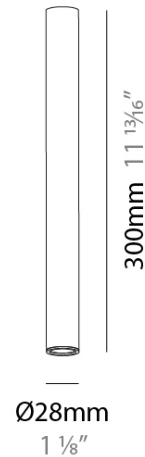

1. To build a product code in our configurator select the specify button on the base model # product page
2. To build a manual product code on this datasheet choose from the options listed below in blue font and add the suffix to the base model #

GENERAL
Series: Hangover
Subseries: Hangover Plug 40 Micro-Dot
Brand: Prolicht
Division: Architectural

PHYSICAL
Shape: Cylinder
Diameter (mm): 28
Diameter (in): 1 1/8
Height (mm): 300
Height (in): 11 13/16
Light Distribution: Direct
Fixture Finish: SSR / BKV / CWI / CRY / HAB / UFT / ITA / RUA / FTG / MYG / LOD / PUS / FRO / FUP / KIA / POP / BLS / SPG / MEY / GOH / GUM / CHC / COM / ABZ / JAG / OBR / MOS / ROR
Accent Finish: OPL / YEL / ORA / RED / BLU / GRN
Fixture Material: Aluminum

ELECTRICAL
Lamp Type: LED (Zhaga Standard)
Input Wattage (W): 6
Total Output Wattage (W): 5.4
Dimming: Non-Dimmable / 0-10V Dimming
Driver Included: No
Driver Location: Integrated
Driver Type: Constant Current - Universal
Driver Class: Class 2
Input Voltage (V): 120 - 277
Constant Current (mA): 500

LED
Color Temperature (°K): 2700 / 3000 / 3500 / 4000
Max. Delivered Lumen (lm): 404 / 427 / 454 / 463
Nominal Lumen (lm): 461 / 487 / 517 / 528
CRI: >90 CRI
Lamp Life (hrs): 50000

OPTICAL
Optic: 22 / 33 / 66

RATINGS AND CERTIFICATIONS
Certified By: Certified for North American Standards
IP rating: IP20