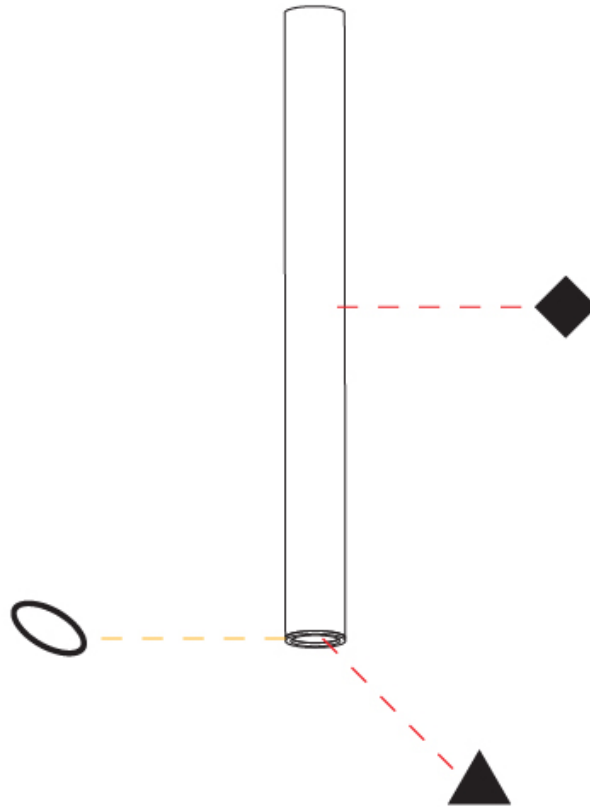

A

HANGOVER PLUG 40 MICRO-DOT

COLOR FINISH CHART

Fixture Finish

Sparkling Silver - 01 (SSR)

Black Velvet - 02 (BKV)

Crystal White - 03 (CWI)

Creamy - 04 (CRY)