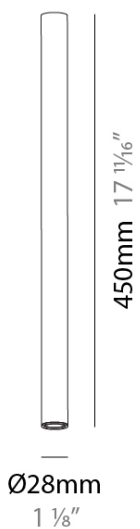

1. To build a product code in our configurator select the specify button on the base model # product page
2. To build a manual product code on this datasheet choose from the options listed below in blue font and add the suffix to the base model #

GENERAL
Series: Hangover
Subseries: Hangover Plug 40
Brand: Prolicht
Division: Architectural

PHYSICAL
Shape: Cylinder
Diameter (mm): 28
Diameter (in): 1 1/8
Height (mm): 450
Height (in): 17 11/16
Light Distribution: Direct
Fixture Finish: SSR / BKV / CWI / CRY / HAB / UFT / ITA / RUA / FTG / MYG / LOD / PUS / FRO / FUP / KIA / POP / BLS / SPG / MEY / GOH / GUM / CHC / COM / ABZ / JAG / OBR / MOS / ROR
Accent Finish: OPL / YEL / ORA / RED / BLU / GRN
Fixture Material: Aluminum

ELECTRICAL
Lamp Type: LED (Zhaga Standard)
Input Wattage (W): 6
Total Output Wattage (W): 5.4
Dimming: Non-Dimmable / 0-10V Dimming
Driver Included: No
Driver Location: Integrated
Driver Type: Constant Current - Universal
Driver Class: Class 2
Input Voltage (V): 120 - 277
Constant Current (MA): 500

LED
Color Temperature (°K): 2700 / 3000 / 3500 / 4000
Max. Delivered Lumen (lm): 404 / 427 / 454 / 463
Nominal Lumen (lm): 461 / 487 / 517 / 528
CRI: >90 CRI
Lamp Life (hrs): 50000

OPTICAL
Optic: 22 / 33 / 66

RATINGS AND CERTIFICATIONS
Certified By: Certified for North American Standards
IP rating: IP20