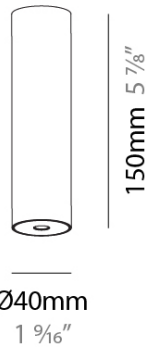

1. To build a product code in our configurator select the specify button on the base model # product page
2. To build a manual product code on this datasheet choose from the options listed below in blue font and add the suffix to the base model #

GENERAL
Series: Hangover
Subseries: Hangover Plug 40 Micro-Dot
Partner: Prolicht
Division: Architectural
Light Distribution: Direct

PHYSICAL
Aperture Sizes - Downlights: 1"
Shape: Cylinder
Diameter (mm): 40
Diameter (in): 1 9/16
Height (mm): 150
Height (in): 5 7/8
Fixture Finish: SSR / BKV / CWI / CRY / HAB / UFT / ITA / RUA / FTG / MYG / LOD / PUS / FRO / FUP / KIA / POP / BLS / SPG / MEY / GOH / CHC / COM / ABZ / JAG / OBR / MOS / ROR
Fixture Material: Aluminum

ELECTRICAL
Lamp Type: LED (Zhaga Standard)
Input Wattage (W): 6
Total Output Wattage (W): 5.4
Dimming: Non-Dimmable / 0-10V Dimming
Driver Included: No
Driver Location: Integrated
Driver Type: Constant Current - Universal
Driver Class: Class 2
Input Voltage (V): 120 - 277
Constant Current (MA): 500

LED
Color Temperature (°K): 2700 / 3000 / 3500 / 4000
Max. Delivered Lumen (lm): 310 / 328 / 349 / 356
Nominal Lumen (lm): 461 / 487 / 517 / 528
CRI: >90 CRI
Lamp Life (hrs): 50000

OPTICAL
Optic°: 32 / 58

RATINGS AND CERTIFICATIONS
Certified By: Certified for North American Standards
IP rating: IP20