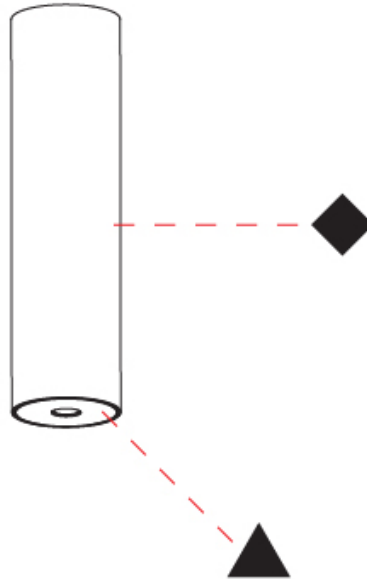

HANGOVER PLUG 40 MICRO-DOT

A380371-

PROJECT

TYPE

SPECIFIER

QUANTITY

DATE

A