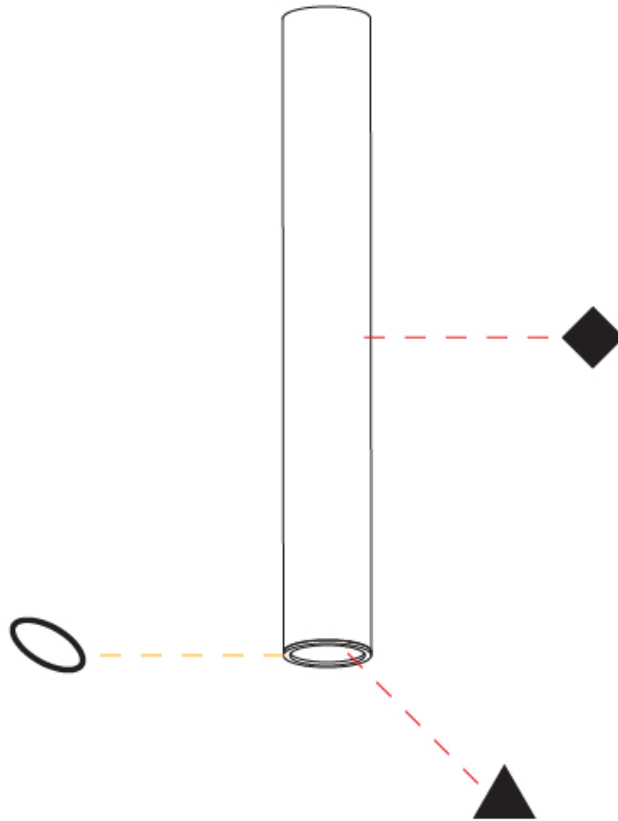

A

HANGOVER PLUG 40

COLOR FINISH CHART

PROJECT _____

TYPE _____

SPECIFIER _____

QUANTITY _____

DATE _____