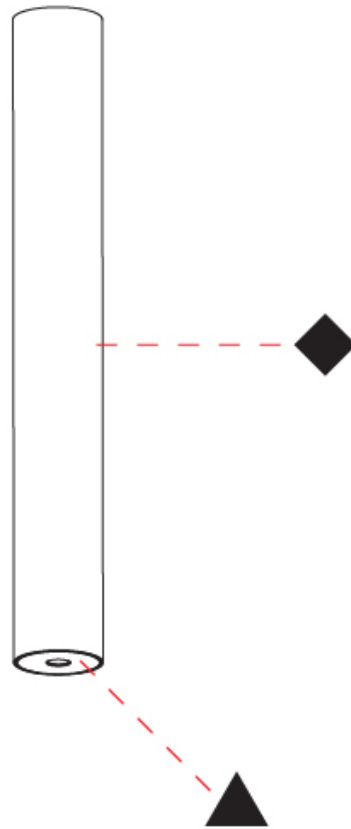

HANGOVER PLUG 40 MICRO-DOT

A380373-

PROJECT

TYPE

SPECIFIER

QUANTITY

DATE

A