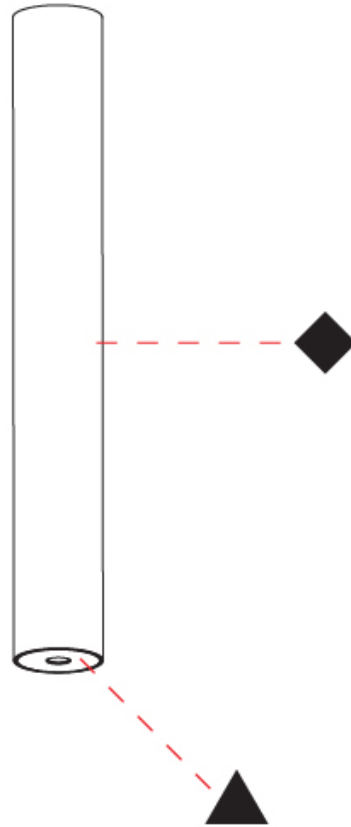

HANGOVER PLUG 40 MICRO-DOT

A380373-

PROJECT

TYPE

SPECIFIER

QUANTITY

DATE

A