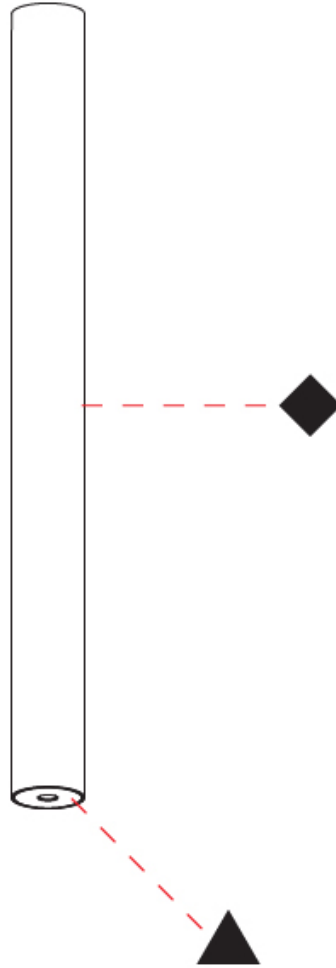

HANGOVER PLUG 40 MICRO-DOT

A380375-

PROJECT

TYPE

SPECIFIER

QUANTITY

DATE

A