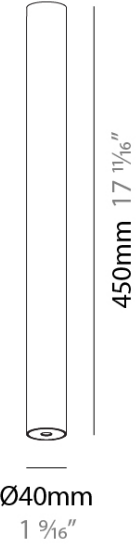

1. To build a product code in our configurator select the specify button on the base model # product page
2. To build a manual product code on this datasheet choose from the options listed below in blue font and add the suffix to the base model #

GENERAL
Series: Hangover
Subseries: Hangover Plug 40 Micro-Dot
Partner: Prolicht
Division: Architectural
Light Distribution: Direct

PHYSICAL
Aperture Sizes - Downlights: 1"
Shape: Cylinder
Diameter (mm): 40
Diameter (in): 1 9/16
Height (mm): 450
Height (in): 17 11/16
Fixture Finish: SSR / BKV / CWI / CRY / HAB / UFT / ITA / RUA / FTG / MYG / LOD / PUS / FRO / FUP / KIA / POP / BLS / SPG / MEY / GOH / CHC / COM / ABZ / JAG / OBR / MOS / ROR
Fixture Material: Aluminum

ELECTRICAL
Lamp Type: LED (Zhaga Standard)
Input Wattage (W): 6
Total Output Wattage (W): 5.4
Dimming: Non-Dimmable / 0-10V Dimming
Driver Included: No
Driver Location: External
Driver Type: Constant Current - Universal
Driver Class: Class 2
Input Voltage (V): 120 - 277
Constant Current (MA): 500

LED
Color Temperature (°K): 2700 / 3000 / 3500 / 4000
Max. Delivered Lumen (lm): 310 / 328 / 349 / 356
Nominal Lumen (lm): 461 / 487 / 517 / 528
CRI: >90 CRI
Lamp Life (hrs): 50000

OPTICAL
Optic°: 32 / 58

RATINGS AND CERTIFICATIONS
Certified By: Certified for North American Standards
IP rating: IP20

PROJECT
TYPE
SPECIFIER
QUANTITY
DATE