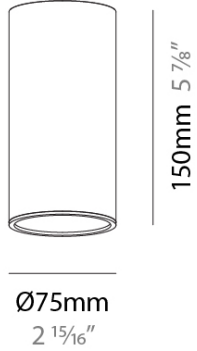

1. To build a product code in our configurator select the specify button on the base model # product page
2. To build a manual product code on this datasheet choose from the options listed below in blue font and add the suffix to the base model #

GENERAL
Series: Hangover
Subseries: Hangover Plug 40
Brand: Prolicht
Division: Architectural

PHYSICAL
Shape: Cylinder
Diameter (mm): 75
Diameter (in): 2 15/16
Height (mm): 150
Height (in): 5 7/8
Light Distribution: Direct / Indirect
Fixture Finish: SSR / BKV / CWI / CRY / HAB / UFT / ITA / RUA / FTG / MYG / LOD / PUS / FRO / FUP / KIA / POP / BLS / SPG / MEY / GOH / GUM / CHC / COM / ABZ / JAG / OBR / MOS / ROR
Accent Finish: OPL / YEL / ORA / RED / BLU / GRN
Fixture Material: Aluminum

ELECTRICAL
Lamp Type: LED (Zhaga Standard)
Input Wattage (W): 20
Total Output Wattage (W): 18.2
Dimming: Non-Dimmable / 0-10V Dimming
Driver Included: No
Driver Location: Integrated
Driver Type: Constant Current - Universal
Driver Class: Class 2
Input Voltage (V): 120 - 277
Constant Current (MA): 500

LED
Color Temperature (°K): 2700 / 3000 / 3500 / 4000
Max. Delivered Lumen (lm): 1696 / 1771 / 1796 / 1833
Nominal Lumen (lm): 2370 / 2476 / 2510 / 2561
CRI: >90 CRI
Lamp Life (hrs): 50000

OPTICAL
Optic: 22 / 44 / 55

RATINGS AND CERTIFICATIONS
Certified By: Certified for North American Standards
IP rating: IP20