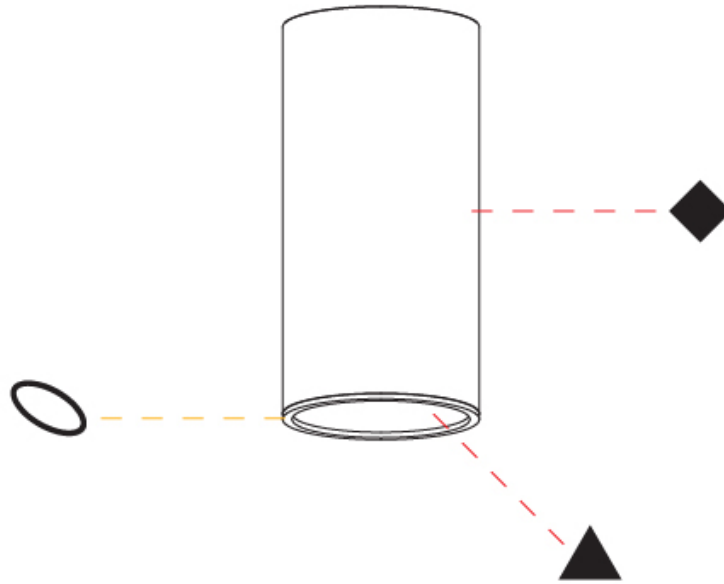

HANGOVER PLUG 40

A380377-

PROJECT _____

TYPE _____

SPECIFIER _____

QUANTITY _____

DATE _____

A