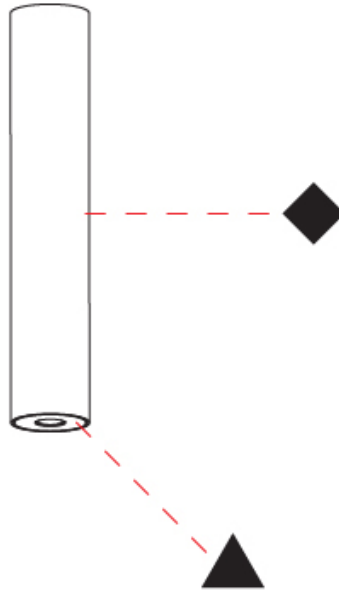

HANGOVER PLUG 40 MICRO-DOT

A380379-

PROJECT

TYPE

SPECIFIER

QUANTITY

DATE

A