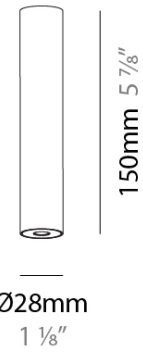

1. To build a product code in our configurator select the specify button on the base model # product page
2. To build a manual product code on this datasheet choose from the options listed below in blue font and add the suffix to the base model #

GENERAL
Series: Hangover
Subseries: Hangover Plug 40 Micro-Dot
Brand: Prolicht
Division: Architectural

PHYSICAL
Shape: Cylinder
Diameter (mm): 28
Diameter (in): 1 1/8
Height (mm): 150
Height (in): 5 7/8
Light Distribution: Direct
Fixture Finish: SSR / BKV / CWI / CRY / HAB / UFT / ITA / RUA / FTG / MYG / LOD / PUS / FRO / FUP / KIA / POP / BLS / SPG / MEY / GOH / GUM / CHC / COM / ABZ / JAG / OBR / MOS / ROR
Accent Finish: OPL / YEL / ORA / RED / BLU / GRN
Fixture Material: Aluminum

ELECTRICAL
Lamp Type: LED (Zhaga Standard)
Input Wattage (W): 6
Total Output Wattage (W): 5.4
Dimming: Non-Dimmable / 0-10V Dimming
Driver Included: No
Driver Location: Integrated
Driver Type: Constant Current - Universal
Driver Class: Class 2
Input Voltage (V): 120 - 277
Constant Current (MA): 500

LED
Color Temperature (°K): 2700 / 3000 / 3500 / 4000
Max. Delivered Lumen (lm): 310 / 328 / 349 / 356
Nominal Lumen (lm): 461 / 487 / 517 / 528
CRI: >90 CRI
Lamp Life (hrs): 50000

OPTICAL
Optic: 32 / 58

RATINGS AND CERTIFICATIONS
Certified By: Certified for North American Standards
IP rating: IP20