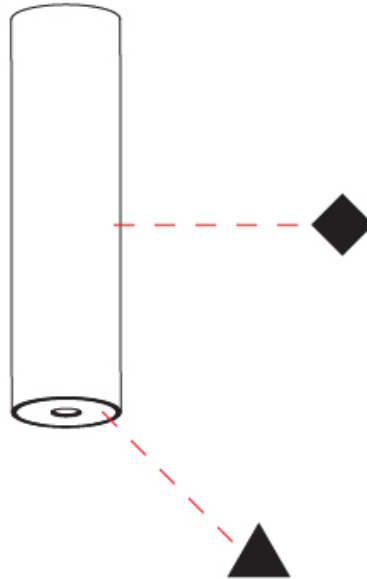

HANGOVER PLUG 40 MICRO-DOT

A380385-

PROJECT

TYPE

SPECIFIER

QUANTITY

DATE

A