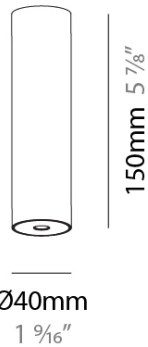

1. To build a product code in our configurator select the specify button on the base model # product page
2. To build a manual product code on this datasheet choose from the options listed below in blue font and add the suffix to the base model #

GENERAL
Series: Hangover
Subseries: Hangover Plug 40 Micro-Dot
Brand: Prolicht
Division: Architectural

PHYSICAL
Shape: Cylinder
Diameter (mm): 40
Diameter (in): 1 9/16
Height (mm): 150
Height (in): 5 7/8
Light Distribution: Direct
Fixture Finish: SSR / BKV / CWI / CRY / HAB / UFT / ITA / RUA / FTG / MYG / LOD / PUS / FRO / FUP / KIA / POP / BLS / SPG / MEY / GOH / GUM / CHC / COM / ABZ / JAG / OBR / MOS / ROR
Accent Finish: OPL / YEL / ORA / RED / BLU / GRN
Fixture Material: Aluminum

ELECTRICAL
Lamp Type: LED (Zhaga Standard)
Input Wattage (W): 6
Total Output Wattage (W): 5.4
Dimming: Non-Dimmable / 0-10V Dimming
Driver Included: No
Driver Location: Integrated
Driver Type: Constant Current - Universal
Driver Class: Class 2
Input Voltage (V): 120 - 277
Constant Current (MA): 500

LED
Color Temperature (°K): 2700 / 3000 / 3500 / 4000
Max. Delivered Lumen (lm): 310 / 328 / 349 / 356
Nominal Lumen (lm): 461 / 487 / 517 / 528
CRI: >90 CRI
Lamp Life (hrs): 50000

OPTICAL
Optic: 32 / 58

RATINGS AND CERTIFICATIONS
Certified By: Certified for North American Standards
IP rating: IP20