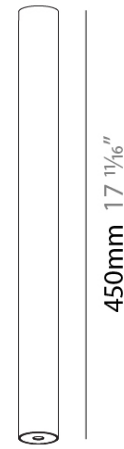

1. To build a product code in our configurator select the specify button on the base model # product page
2. To build a manual product code on this datasheet choose from the options listed below in blue font and add the suffix to the base model #

GENERAL
Series: Hangover
Subseries: Hangover Plug 40 Micro-Dot
Brand: Prolicht
Division: Architectural

PHYSICAL
Shape: Cylinder
Diameter (mm): 40
Diameter (in): 1 9/16
Height (mm): 450
Height (in): 17 11/16
Light Distribution: Direct
Fixture Finish: SSR / BKV / CWI / CRY / HAB / UFT / ITA / RUA / FTG / MYG / LOD / PUS / FRO / FUP / KIA / POP / BLS / SPG / MEY / GOH / GUM / CHC / COM / ABZ / JAG / OBR / MOS / ROR
Accent Finish: OPL / YEL / ORA / RED / BLU / GRN
Fixture Material: Aluminum

ELECTRICAL
Lamp Type: LED (Zhaga Standard)
Input Wattage (W): 6
Total Output Wattage (W): 5.4
Dimming: Non-Dimmable / 0-10V Dimming
Driver Included: No
Driver Location: Integrated
Driver Type: Constant Current - Universal
Driver Class: Class 2
Input Voltage (V): 120 - 277
Constant Current (MA): 500

LED
Color Temperature (°K): 2700 / 3000 / 3500 / 4000
Max. Delivered Lumen (lm): 310 / 328 / 349 / 356
Nominal Lumen (lm): 461 / 487 / 517 / 528
CRI: >90 CRI
Lamp Life (hrs): 50000

OPTICAL
Optic: 32 / 58

RATINGS AND CERTIFICATIONS
Certified By: Certified for North American Standards
IP rating: IP20

Ø40mm
1 9/16"