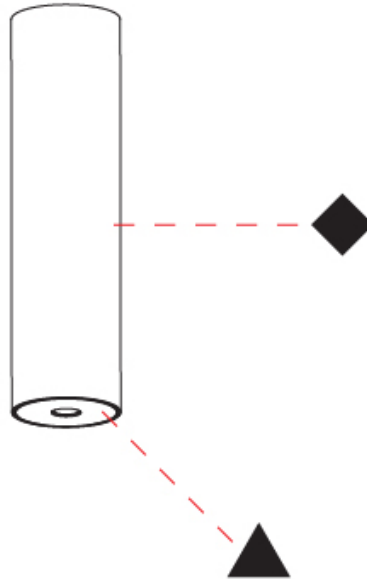

HANGOVER

A380399-

PROJECT

TYPE

SPECIFIER

QUANTITY

DATE

A