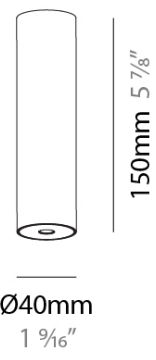

DESCRIPTION
Hangover Plug Micro Dot - Insert for Hypro 40 Suspension Ø40mm / 1 9/16" x 150mm / 5 7/8" - LED 6W Max. - 2700K / 3000K / 3500K / 4000K - CRI90 - Non-Dimming - Optic: 32° / 58°

1. To build a product code in our configurator select the specify button on the base model # product page
2. To build a manual product code on this datasheet choose from the options listed below in blue font and add the suffix to the base model #

GENERAL
Series: Hangover
Partner: Prolicht
Division: Architectural
Light Distribution: Direct

PHYSICAL
Aperture Sizes - Downlights: 1"
Shape: Cylinder
Diameter (mm): 40
Diameter (in): 1 5/16"
Height (mm): 150
Height (in): 5 7/8"
Fixture Finish: SSR / BKV / CWI / CRY / HAB / UFT / ITA / RUA / FTG / MYG / LOD / PUS / FRO / FUP / KIA / POP / BLS / SPG / MEY / GOH / CHC / COM / ABZ / JAG / OBR / MOS / ROR
Fixture Material: Aluminum

ELECTRICAL
Lamp Type: LED (Zhaga Standard)
Input Wattage (W): 6
Total Output Wattage (W): 5.4
Dimming: Non-Dimmable / 0-10V Dimming
Driver Included: No
Driver Location: Integrated
Driver Type: Constant Current - Universal
Driver Class: Class 2
Input Voltage (V): 120 - 277
Constant Current (mA): 500

LED
Color Temperature (°K): 2700 / 3000 / 3500 / 4000
Max. Delivered Lumen (lm): 310 / 328 / 349 / 356
Nominal Lumen (lm): 461 / 487 / 517 / 528
CRI: >90 CRI
Lamp Life (hrs): 50000

OPTICAL
Optic°: 32 / 58

RATINGS AND CERTIFICATIONS
Certified By: Certified for North American Standards
IP rating: IP20