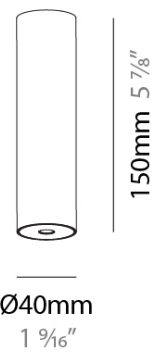

DESCRIPTION
Hangover Plug Micro Dot - Insert for Hypro 40 Suspension Ø40mm / 1 9/16" x 150mm / 5 7/8" - LED 6W Max. - 2700K / 3000K / 3500K / 4000K - CRI90 - Non-Dimming - Optic: 32° / 58°

1. To build a product code in our configurator select the specify button on the base model # product page
2. To build a manual product code on this datasheet choose from the options listed below in blue font and add the suffix to the base model #

GENERAL
Series: Hangover
Partner: Prolicht
Division: Architectural
Light Distribution: Direct

PHYSICAL
Aperture Sizes - Downlights: 1"
Shape: Cylinder
Diameter (mm): 40
Diameter (in): 1 5/16
Height (mm): 150
Height (in): 5 7/8
Fixture Finish: SSR / BKV / CWI / CRY / HAB / UFT / ITA / RUA / FTG / MYG / LOD / PUS / FRO / FUP / KIA / POP / BLS / SPG / MEY / GOH / CHC / COM / ABZ / JAG / OBR / MOS / ROR
Fixture Material: Aluminum

ELECTRICAL
Lamp Type: LED (Zhaga Standard)
Input Wattage (W): 6
Total Output Wattage (W): 5.4
Dimming: Non-Dimmable / 0-10V Dimming
Driver Included: No
Driver Location: Integrated
Driver Type: Constant Current - Universal
Driver Class: Class 2
Input Voltage (V): 120 - 277
Constant Current (MA): 500

LED
Color Temperature (°K): 2700 / 3000 / 3500 / 4000
Max. Delivered Lumen (lm): 310 / 328 / 349 / 356
Nominal Lumen (lm): 461 / 487 / 517 / 528
CRI: >90 CRI
Lamp Life (hrs): 50000

OPTICAL
Optic°: 32 / 58

RATINGS AND CERTIFICATIONS
Certified By: Certified for North American Standards
IP rating: IP20