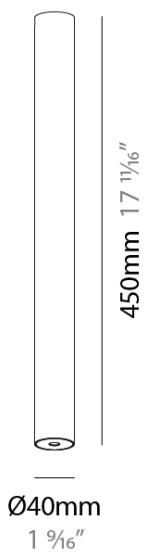

DESCRIPTION
Hangover Plug Micro Dot - Insert for Hypro 40 Suspension Ø40mm / 1 9/16" x 450mm / 17 11/16" - LED 6W Max. - 2700K / 3000K / 3500K / 4000K - CRI90 - Non-Dimming - Optic: 32° / 58°

1. To build a product code in our configurator select the specify button on the base model # product page
2. To build a manual product code on this datasheet choose from the options listed below in blue font and add the suffix to the base model #

GENERAL
Series: Hangover
Partner: Prolicht
Division: Architectural
Light Distribution: Direct

PHYSICAL
Aperture Sizes - Downlights: 1"
Shape: Cylinder
Diameter (mm): 40
Diameter (in): 1 9/16"
Height (mm): 450
Height (in): 17 11/16"
Fixture Finish: SSR / BKV / CWI / CRY / HAB / UFT / ITA / RUA / FTG / MYG / LOD / PUS / FRO / FUP / KIA / POP / BLS / SPG / MEY / GOH / CHC / COM / ABZ / JAG / OBR / MOS / ROR
Fixture Material: Aluminum

ELECTRICAL
Lamp Type: LED (Zhaga Standard)
Input Wattage (W): 6
Total Output Wattage (W): 5.4
Dimming: Non-Dimmable / 0-10V Dimming
Driver Included: No
Driver Location: Integrated
Driver Type: Constant Current - Universal
Driver Class: Class 2
Input Voltage (V): 120 - 277
Constant Current (mA): 500

LED
Color Temperature (°K): 2700 / 3000 / 3500 / 4000
Max. Delivered Lumen (lm): 310 / 328 / 349 / 356
Nominal Lumen (lm): 461 / 487 / 517 / 528
CRI: >90 CRI
Lamp Life (hrs): 50000

OPTICAL
Optic°: 32 / 58

RATINGS AND CERTIFICATIONS
Certified By: Certified for North American Standards
IP rating: IP20