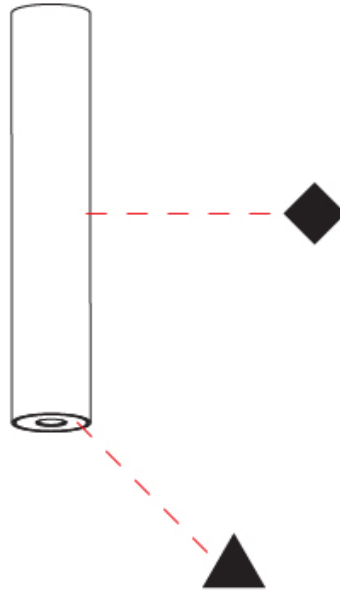

HANGOVER

A380407-

PROJECT

TYPE

SPECIFIER

QUANTITY

DATE

A