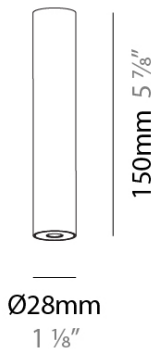

DESCRIPTION
Hangover Plug Micro Dot - Insert for Hypro-X 40 Suspension Ø28mm / 1 1/8" x 150mm / 5 7/8" - LED 6W Max. - 2700K / 3000K / 3500K / 4000K - CRI90 - Non-Dimming - Optic: 32° / 58°

1. To build a product code in our configurator select the specify button on the base model # product page
2. To build a manual product code on this datasheet choose from the options listed below in blue font and add the suffix to the base model #

GENERAL
Series: Hangover
Brand: Prolicht
Division: Architectural

PHYSICAL
Shape: Cylinder
Diameter (mm): 28
Diameter (in): 1 1/8
Height (mm): 150
Height (in): 5 7/8
Light Distribution: Direct
Fixture Finish: SSR / BKV / CWI / CRY / HAB / UFT / ITA / RUA / FTG / MYG / LOD / PUS / FRO / FUP / KIA / POP / BLS / SPG / MEY / GOH / GUM / CHC / COM / ABZ / JAG / OBR / MOS / ROR
Fixture Material: Aluminum

ELECTRICAL
Lamp Type: LED (Zhaga Standard)
Input Wattage (W): 6
Total Output Wattage (W): 5.4
Dimming: Non-Dimmable / 0-10V Dimming
Driver Included: No
Driver Location: Integrated
Driver Type: Constant Current - Universal
Driver Class: Class 2
Input Voltage (V): 120 - 277
Constant Current (mA): 500

LED
Color Temperature (°K): 2700 / 3000 / 3500 / 4000
Max. Delivered Lumen (lm): 310 / 328 / 349 / 356
Nominal Lumen (lm): 461 / 487 / 517 / 528
CRI: >90 CRI
Lamp Life (hrs): 50000

OPTICAL
Optic: 32 / 58

RATINGS AND CERTIFICATIONS
Certified By: Certified for North American Standards
IP rating: IP20