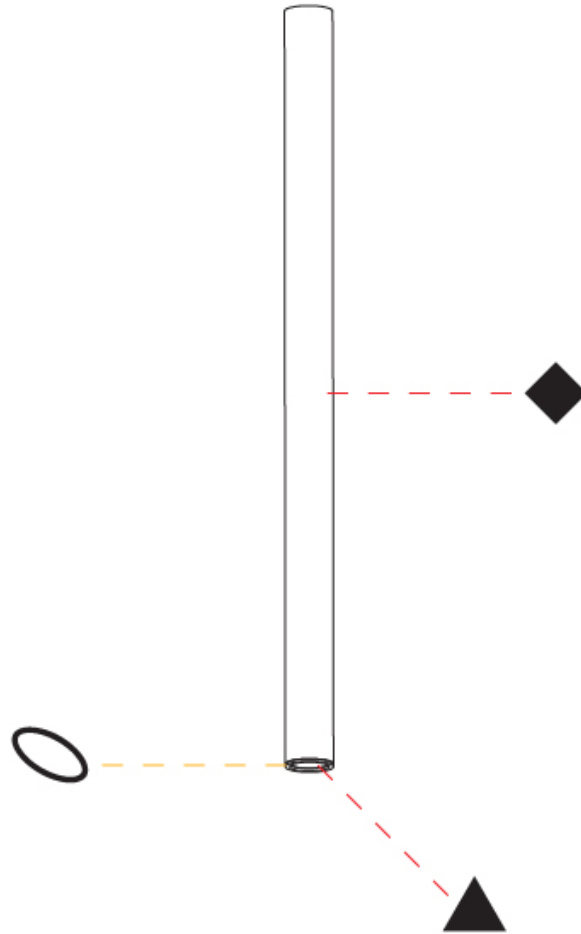

HANGOVER

A380410-

PROJECT

TYPE

SPECIFIER

QUANTITY

DATE

A