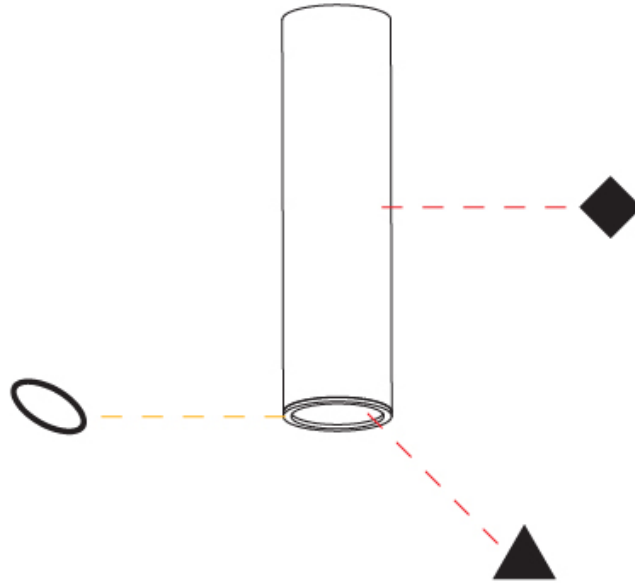

HANGOVER

A380412-

PROJECT

TYPE

SPECIFIER

QUANTITY

DATE

A