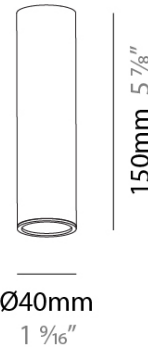

1. To build a product code in our configurator select the specify button on the base model # product page
2. To build a manual product code on this datasheet choose from the options listed below in blue font and add the suffix to the base model #

GENERAL
Series: Hangover
Brand: Prolicht
Division: Architectural

PHYSICAL
Shape: Cylinder
Diameter (mm): 40
Diameter (in): 1 9/16
Height (mm): 150
Height (in): 5 7/8
Light Distribution: Direct
Fixture Finish: SSR / BKV / CWI / CRY / HAB / UFT / ITA / RUA / FTG / MYG / LOD / PUS / FRO / FUP / KIA / POP / BLS / SPG / MEY / GOH / GUM / CHC / COM / ABZ / JAG / OBR / MOS / ROR
Accent Finish: OPL / YEL / ORA / RED / BLU / GRN
Fixture Material: Aluminum

ELECTRICAL
Lamp Type: LED (Zhaga Standard)
Input Wattage (W): 10
Total Output Wattage (W): 9.1
Dimming: Non-Dimmable / 0-10V Dimming
Driver Included: No
Driver Location: Integrated
Driver Type: Constant Current - Universal
Driver Class: Class 2
Input Voltage (V): 120 - 277
Constant Current (MA): 500

LED
Color Temperature (°K): 2700 / 3000 / 3500 / 4000
Max. Delivered Lumen (lm): 694 / 726 / 755 / 770
Nominal Lumen (lm): 969 / 1014 / 1054 / 1075
CRI: >90 CRI
Lamp Life (hrs): 50000

OPTICAL
Optic: 44 / 55

RATINGS AND CERTIFICATIONS
Certified By: Certified for North American Standards
IP rating: IP20