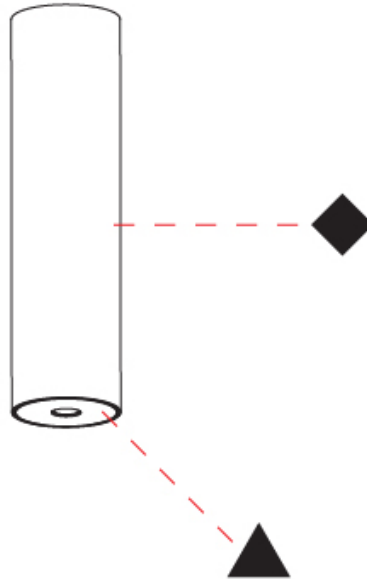

HANGOVER

A380413-

PROJECT

TYPE

SPECIFIER

QUANTITY

DATE

A