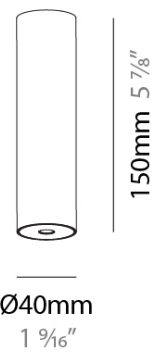

### A380413-

base number    Color    Finishes    Finishes    Lens  
 Temperature    (Diamond)    (Triangle)    Options

PROJECT
TYPE
SPECIFIER
QUANTITY
DATE

**DESCRIPTION**  
 Hangover Plug Micro Dot - Insert for Hypro-X 40 Suspension Ø40mm / 1 9/16" x 150mm / 5 7/8" - LED 6W Max. - 2700K / 3000K / 3500K / 4000K - CRI90 - Non-Dimming - Optic: 32° / 58°

**GENERAL**  
 Series: Hangover  
 Partner: Prolicht  
 Division: Architectural  
 Light Distribution: Direct

**PHYSICAL**  
 Aperture Sizes - Downlights: 1"  
 Shape: Cylinder  
 Diameter (mm): 40  
 Diameter (in): 1 9/16  
 Height (mm): 150  
 Height (in): 5 7/8  
 Fixture Finish: SSR / BKV / CWI / CRY / HAB / UFT / ITA / RUA / FTG / MYG / LOD / PUS / FRO / FUP / KIA / POP / BLS / SPG / MEY / GOH / CHC / COM / ABZ / JAG / OBR / MOS / ROR  
 Fixture Material: Aluminum

**LED**  
 Color Temperature (°K): 2700 / 3000 / 3500 / 4000  
 Max. Delivered Lumen (lm): 310 / 328 / 349 / 356  
 Nominal Lumen (lm): 461 / 487 / 517 / 528  
 CRI: >90 CRI  
 Lamp Life (hrs): 50000

**OPTICAL**  
 Optic°: 32 / 58