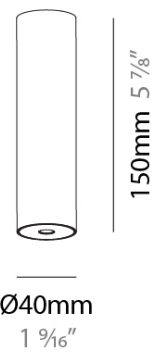

DESCRIPTION
Hangover Plug Micro Dot - Insert for Hypro-X 40 Suspension Ø40mm / 1 9/16" x 150mm / 5 7/8" - LED 6W Max. - 2700K / 3000K / 3500K / 4000K - CRI90 - Non-Dimming - Optic: 32° / 58°

1. To build a product code in our configurator select the specify button on the base model # product page
2. To build a manual product code on this datasheet choose from the options listed below in blue font and add the suffix to the base model #

GENERAL
Series: Hangover
Partner: Prolicht
Division: Architectural
Light Distribution: Direct

PHYSICAL
Aperture Sizes - Downlights: 1"
Shape: Cylinder
Diameter (mm): 40
Diameter (in): 1 9/16"
Height (mm): 150
Height (in): 5 7/8"
Fixture Finish: SSR / BKV / CWI / CRY / HAB / UFT / ITA / RUA / FTG / MYG / LOD / PUS / FRO / FUP / KIA / POP / BLS / SPG / MEY / GOH / CHC / COM / ABZ / JAG / OBR / MOS / ROR
Fixture Material: Aluminum

ELECTRICAL
Lamp Type: LED (Zhaga Standard)
Input Wattage (W): 6
Total Output Wattage (W): 5.4
Dimming: Non-Dimmable / 0-10V Dimming
Driver Included: No
Driver Location: Integrated
Driver Type: Constant Current - Universal
Driver Class: Class 2
Input Voltage (V): 120 - 277
Constant Current (MA): 500

LED
Color Temperature (°K): 2700 / 3000 / 3500 / 4000
Max. Delivered Lumen (lm): 310 / 328 / 349 / 356
Nominal Lumen (lm): 461 / 487 / 517 / 528
CRI: >90 CRI
Lamp Life (hrs): 50000

OPTICAL
Optic°: 32 / 58

RATINGS AND CERTIFICATIONS
Certified By: Certified for North American Standards
IP rating: IP20