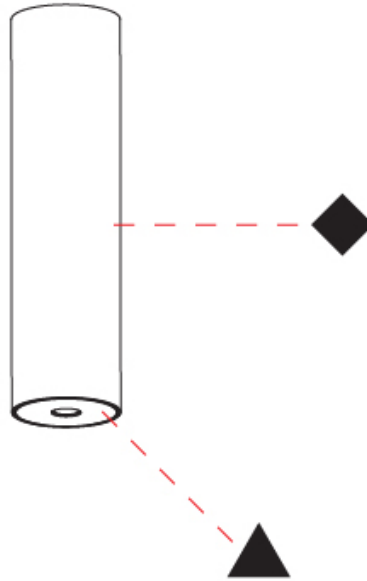

HANGOVER

A380413-

PROJECT	_____
TYPE	_____
SPECIFIER	_____
QUANTITY	_____
DATE	_____

A