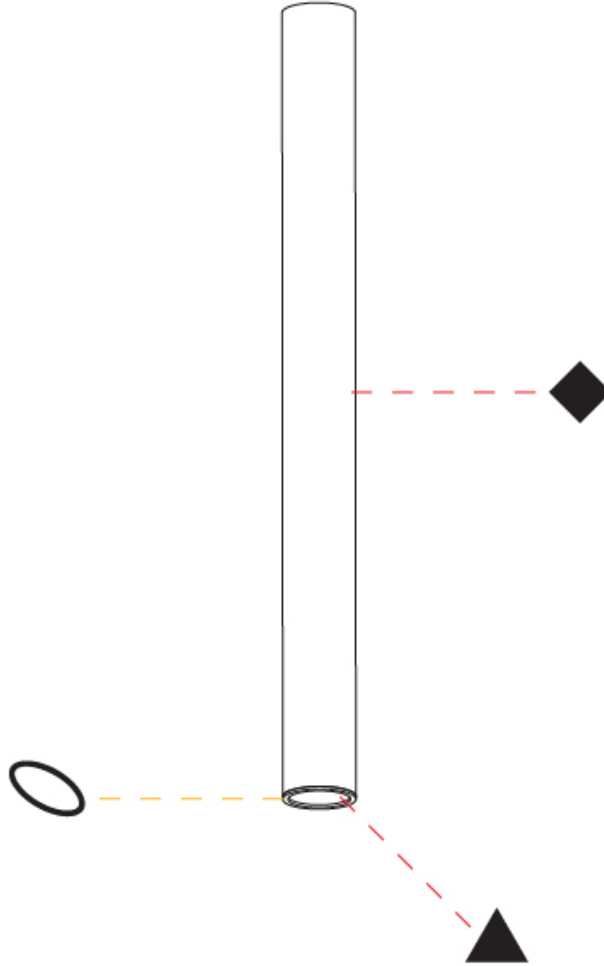

HANGOVER

A380416-

PROJECT

TYPE

SPECIFIER

QUANTITY

DATE

A