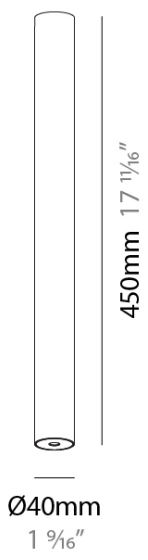

PROJECT
TYPE
SPECIFIER
QUANTITY
DATE

DESCRIPTION
Hangover Plug Micro Dot - Insert for Hypro-X 40 Suspension Ø40mm / 1 9/16" x 450mm / 17 11/16" - LED 6W Max. - 2700K / 3000K / 3500K / 4000K - CRI90 - Non-Dimming - Optic: 32° / 58°

1. To build a product code in our configurator select the specify button on the base model # product page
2. To build a manual product code on this datasheet choose from the options listed below in blue font and add the suffix to the base model #

GENERAL
Series: Hangover
Brand: Prolicht
Division: Architectural

PHYSICAL
Shape: Cylinder
Diameter (mm): 40
Diameter (in): 1 9/16
Height (mm): 450
Height (in): 17 11/16
Light Distribution: Direct
Fixture Finish: SSR / BKV / CWI / CRY / HAB / UFT / ITA / RUA / FTG / MYG / LOD / PUS / FRO / FUP / KIA / POP / BLS / SPG / MEY / GOH / GUM / CHC / COM / ABZ / JAG / OBR / MOS / ROR
Fixture Material: Aluminum

ELECTRICAL
Lamp Type: LED (Zhaga Standard)
Input Wattage (W): 6
Total Output Wattage (W): 5.4
Dimming: Non-Dimmable / 0-10V Dimming
Driver Included: No
Driver Location: Integrated
Driver Type: Constant Current - Universal
Driver Class: Class 2
Input Voltage (V): 120 - 277
Constant Current (mA): 500

LED
Color Temperature (°K): 2700 / 3000 / 3500 / 4000
Max. Delivered Lumen (lm): 310 / 328 / 349 / 356
Nominal Lumen (lm): 461 / 487 / 517 / 528
CRI: >90 CRI
Lamp Life (hrs): 50000

OPTICAL
Optic: 32 / 58

RATINGS AND CERTIFICATIONS
Certified By: Certified for North American Standards
IP rating: IP20