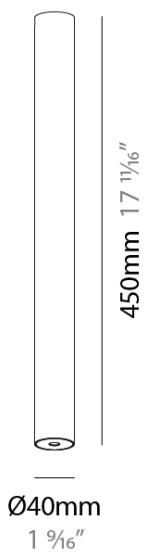

DESCRIPTION
Hangover Plug Micro Dot - Insert for Hypro-X 40 Suspension Ø40mm / 1 9/16" x 450mm / 17 11/16" - LED 6W Max. - 2700K / 3000K / 3500K / 4000K - CRI90 - Non-Dimming - Optic: 32° / 58°

1. To build a product code in our configurator select the specify button on the base model # product page
2. To build a manual product code on this datasheet choose from the options listed below in blue font and add the suffix to the base model #

GENERAL
Series: Hangover
Partner: Prolicht
Division: Architectural
Light Distribution: Direct

PHYSICAL
Aperture Sizes - Downlights: 1"
Shape: Cylinder
Diameter (mm): 40
Diameter (in): 1 9/16
Height (mm): 450
Height (in): 17 11/16
Fixture Finish: SSR / BKV / CWI / CRY / HAB / UFT / ITA / RUA / FTG / MYG / LOD / PUS / FRO / FUP / KIA / POP / BLS / SPG / MEY / GOH / CHC / COM / ABZ / JAG / OBR / MOS / ROR
Fixture Material: Aluminum

ELECTRICAL
Lamp Type: LED (Zhaga Standard)
Input Wattage (W): 6
Total Output Wattage (W): 5.4
Dimming: Non-Dimmable / 0-10V Dimming
Driver Included: No
Driver Location: Integrated
Driver Type: Constant Current - Universal
Driver Class: Class 2
Input Voltage (V): 120 - 277
Constant Current (MA): 500

LED
Color Temperature (°K): 2700 / 3000 / 3500 / 4000
Max. Delivered Lumen (lm): 310 / 328 / 349 / 356
Nominal Lumen (lm): 461 / 487 / 517 / 528
CRI: >90 CRI
Lamp Life (hrs): 50000

OPTICAL
Optic°: 32 / 58

RATINGS AND CERTIFICATIONS
Certified By: Certified for North American Standards
IP rating: IP20