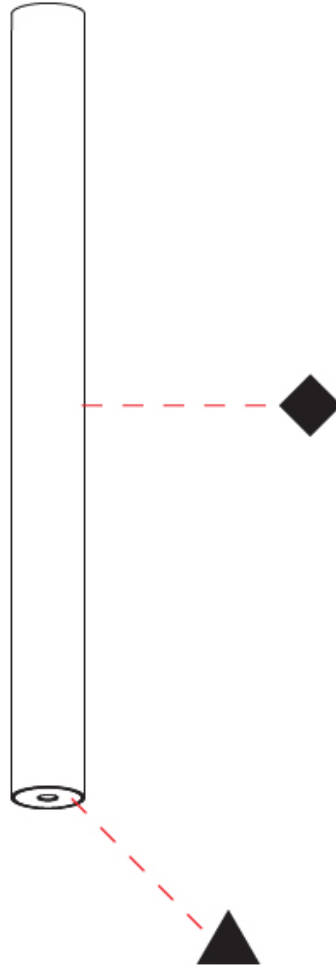

HANGOVER

A380417-

PROJECT

TYPE

SPECIFIER

QUANTITY

DATE

A