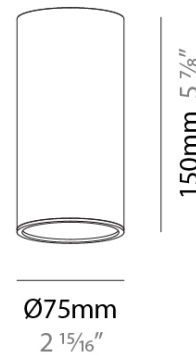

1. To build a product code in our configurator select the specify button on the base model # product page
2. To build a manual product code on this datasheet choose from the options listed below in blue font and add the suffix to the base model #

GENERAL

Series: Hangover
Brand: Prolicht
Division: Architectural

PHYSICAL

Shape: Cylinder
Diameter (mm): 75
Diameter (in): 2 15/16
Height (mm): 150
Height (in): 5 7/8
Light Distribution: Direct / Indirect
Fixture Finish: SSR / BKV / CWI / CRY / HAB / UFT / ITA / RUA / FTG / MYG / LOD / PUS / FRO / FUP / KIA / POP / BLS / SPG / MEY / GOH / GUM / CHC / COM / ABZ / JAG / OBR / MOS / ROR
Accent Finish: OPL / YEL / ORA / RED / BLU / GRN
Fixture Material: Aluminum

ELECTRICAL

Lamp Type: LED (Zhaga Standard)
Input Wattage (W): 20
Total Output Wattage (W): 18.2
Dimming: Non-Dimmable / 0-10V Dimming
Driver Included: No
Driver Location: Integrated
Driver Type: Constant Current - Universal
Driver Class: Class 2
Input Voltage (V): 120 - 277
Constant Current (MA): 500

LED

Number of LEDs: 1
Color Temperature (°K): 2700 / 3000 / 3500 / 4000
Max. Delivered Lumen (lm): 1692 / 1768 / 1792 / 1829
Nominal Lumen (lm): 2370 / 2476 / 2510 / 2561
CRI: >90 CRI
Lamp Life (hrs): 50000

RATINGS AND CERTIFICATIONS

Certified By: Certified for North American Standards
IP rating: IP20