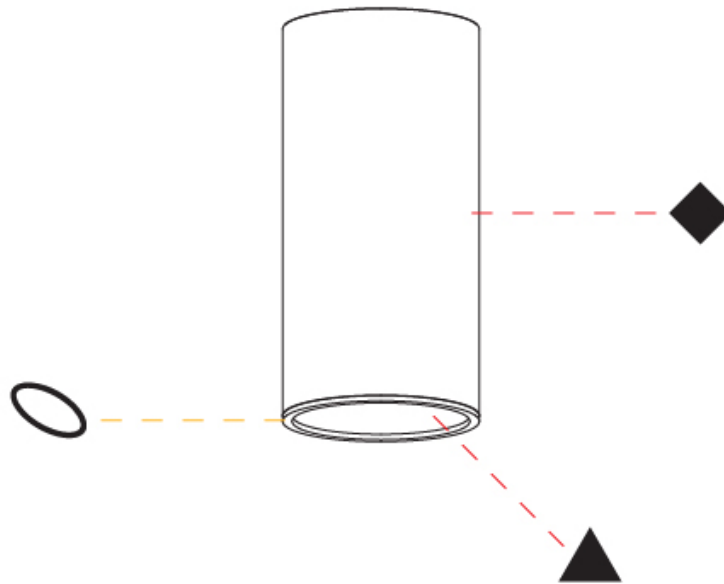

HANGOVER

A380419-

PROJECT

TYPE

SPECIFIER

QUANTITY

DATE

A