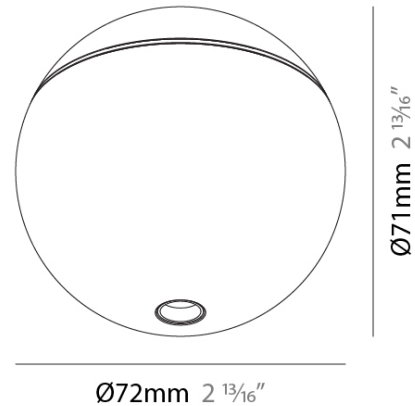

DESCRIPTION
Snooker - Insert for Hypro 40 Recessed - 6.4W LED - 2700K / 3000K / 3500K / 4000K, CRI90, Shine Ring - Optic: 32° / 58°

1. To build a product code in our configurator select the specify button on the base model # product page
2. To build a manual product code on this datasheet choose from the options listed below in blue font and add the suffix to the base model #

GENERAL

Series: Snooker
Brand: Prolicht
Division: Architectural

PHYSICAL

Shape: Sphere
Diameter (mm): 72
Diameter (in): 2 ¹³/₁₆
Height (mm): 71
Height (in): 2 ¹³/₁₆
Weight (kg): 0.26

Fixture Finish: SSR / BKV / CWI / CRY / HAB / UFT / ITA / RUA / FTG / MYG / LOD / PUS / FRO / FUP / KIA / POP / BLS / SPG / MEY / GOH / GUM / CHC / COM / ABZ / JAG / OBR / MOS / ROR

Accent Finish: OPL / YEL / ORA / RED / BLU / GRN
Fixture Material: Glass / Aluminum

ELECTRICAL

Lamp Type: LED (Zhaga Standard)
Input Wattage (W): 6
Total Output Wattage (W): 5.4
Dimming: Non-Dimmable / 0-10V Dimming
Driver Included: Yes
Driver Location: Integrated
Driver Type: Constant Current - 120Vac
Driver Class: Class 2
Input Voltage (V): 120
Constant Current (mA): 500

LED

Color Temperature (°K): 2700 / 3000 / 3500 / 4000
Max. Delivered Lumen (lm): 284 / 300 / 319 / 325
Nominal Lumen (lm): 461 / 487 / 517 / 528
CRI: >90 CRI
Lamp Life (hrs): 50000

OPTICAL

Optic°: 32 / 58

RATINGS AND CERTIFICATIONS

Certified By: Certified for North American Standards
IP rating: IP20