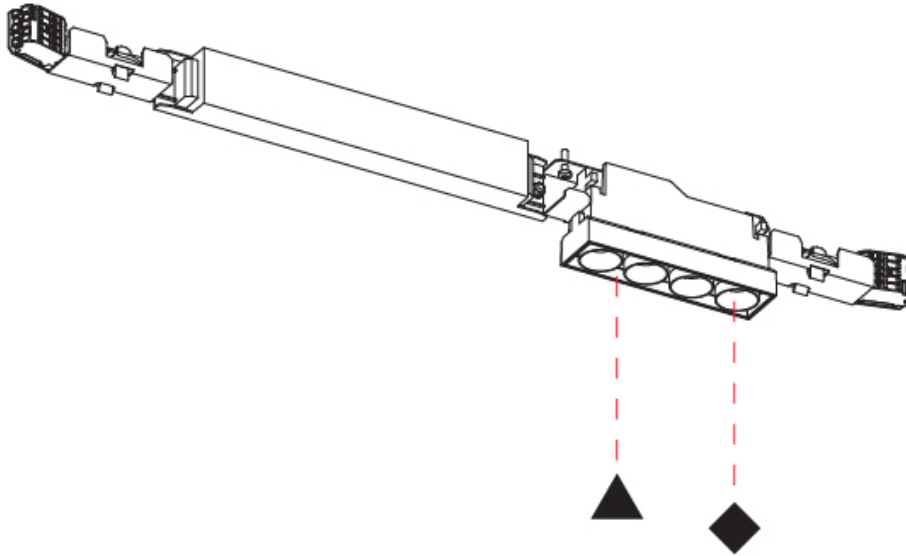

MAGIQ 4 CELL KORONA TRACK

A380429-

PROJECT
TYPE
SPECIFIER
QUANTITY
DATE

A