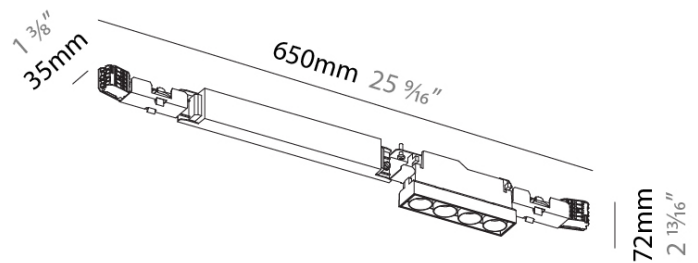

GENERAL

Series: Magiq
Subseries: Magiq 4 Cell Korona
Brand: Prolicht
Division: Architectural
Mounting Type: Track
Mounting Location: Ceiling
Subcategory: Downlight

PHYSICAL

Shape: Rectangle
Length (mm): 650
Length (in): 25 ⁹/₁₆
Width (mm): 35
Width (in): 1 ³/₈
Height (mm): 72
Height (in): 2 ¹³/₁₆
Light Distribution: Downlight
Weight (kg): 0.577
Weight (lbs): 1.27
Fixture Finish: SSR / BKV / CWI / CRY / HAB / UFT / ITA / RUA / FTG / MYG / LOD / PUS / FRO / FUP / KIA / POP / BLS / SPG / MEY / GOH / GUM / CHC / COM / ABZ / JAG / OBR / MOS / ROR
Holder Finish: WHI / BLK
Fixture Material: Aluminum Die Cast

ELECTRICAL

Lamp Type: LED (Zhaga Standard)
Input Wattage (W): 13.3
Total Output Wattage (W): 12.1
Dimming: Tri-Mode (Non-Dimming and Phase Dimming (120Vac only) and 0-10V Dimming)
Driver Included: Yes
Driver Location: Integrated
Driver Type: Constant Current - Universal
Driver Class: Class 2
Input Voltage (V): 120 - 277
Constant Current (MA): 1050

LED

Number of LEDs: 4
Color Temperature (°K): 2700 / 3000 / 3500 / 4000
Max. Delivered Lumen (lm): 781 / 843 / 860 / 878
Nominal Lumen (lm): 880 / 954 / 970 / 990
CRI: >90 CRI
Lamp Life (hrs): 50000

OPTICAL

Reflector: 8 / 14 / 34

RATINGS AND CERTIFICATIONS

Certified By: Certified for North American Standards
IP rating: IP20