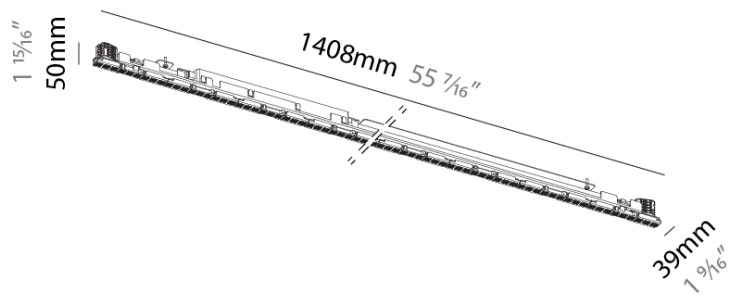

PROJECT	
TYPE	
SPECIFIER	
QUANTITY	
DATE	

HYPRO 40-X

A380454-

base number	LED	Color
	Dimming	Temperature

DESCRIPTION
Hypline - 40 Rico - Hypro 40 Linear Insert 1408mm / 55 7/16" for HYPRO 40 X
Suspension: 33W LED - 2700K / 3000K / 3500K / 4000K - CRI 90 - Dimmable

1. To build a product code in our configurator select the specify button on the base model # product page
2. To build a manual product code on this datasheet choose from the options listed below in blue font and add the suffix to the base model #

GENERAL

Series: Hypro
Subseries: Hypro 40-X
Brand: Prolicht
Division: Architectural

PHYSICAL

Shape: Rectangle
Length (mm): 1408
Length (in): 55 7/16
Width (mm): 39
Width (in): 1 9/16
Height (mm): 50
Height (in): 1 15/16
Fixture Material: Aluminum

ELECTRICAL

Lamp Type: LED (Zhaga Standard)
Input Wattage (W): 32.2
Total Output Wattage (W): 29.3
Dimming: Non-Dimmable / 0-10V Dimming
Driver Included: Yes
Driver Location: Integrated
Driver Type: Constant Current - Universal
Driver Class: Class 2
Input Voltage (V): 120 - 277

LED

Color Temperature (°K): 2700 / 3000 / 3500 / 4000
Max. Delivered Lumen (lm): 2767 / 2874 / 3000 / 3061
Nominal Lumen (lm): 4057 / 4214 / 4399 / 4489
CRI: >90 CRI
Lamp Life (hrs): 50000

OPTICAL

Beam Angle: 62

RATINGS AND CERTIFICATIONS

Certified By: Certified for North American Standards
IP rating: IP20