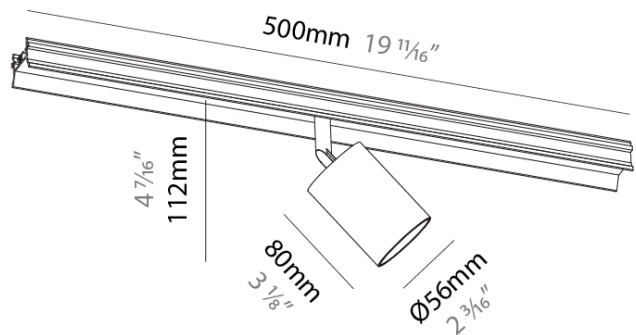

1. To build a product code in our configurator select the specify button on the base model # product page
2. To build a manual product code on this datasheet choose from the options listed below in blue font and add the suffix to the base model #

GENERAL

Series: Centriq
Partner: Prolicht
Division: Architectural
Product Type: Spots
Light Distribution: Adjustable / Direct

PHYSICAL

Aperture Sizes - Downlights: 1"
Shape: Round
Diameter (mm): 56
Diameter (in): 2 3/16
Length (mm): 500
Length (in): 19 11/16
Height (mm): 112
Height (in): 4 7/16
Weight (kg): 0.901
Fixture Finish: SSR / BKV / CWI / CRY / HAB / UFT / ITA / RUA / FTG / MYG / LOD / PUS / FRO / FUP / KIA / POP / BLS / SPG / MEY / GOH / CHC / COM / ABZ / JAG / OBR / MOS / ROR
Fixture Material: Aluminum

ELECTRICAL

Lamp Type: LED (Zhaga Standard)
Input Wattage (W): 12
Total Output Wattage (W): 10.9
Dimming: Non-Dimmable / 0-10V Dimming
Driver Included: Yes
Driver Location: Integrated
Driver Class: Class 2
Input Voltage (V): 120 - 277
Constant Current (MA): 500mA

LED

Color Temperature (°K): 2700 / 3000 / 3500 / 4000
Max. Delivered Lumen (lm): 859 / 899 / 934 / 953
Nominal Lumen (lm): 1141 / 1194 / 1241 / 1266
CRI: >90 CRI
Lamp Life (hrs): 50000

OPTICAL

Reflector: 18,26,34,36,52
Adjustability: Rotational 360°; Tilt 90°

RATINGS AND CERTIFICATIONS

Certified By: Certified for North American Standards
IP rating: IP20