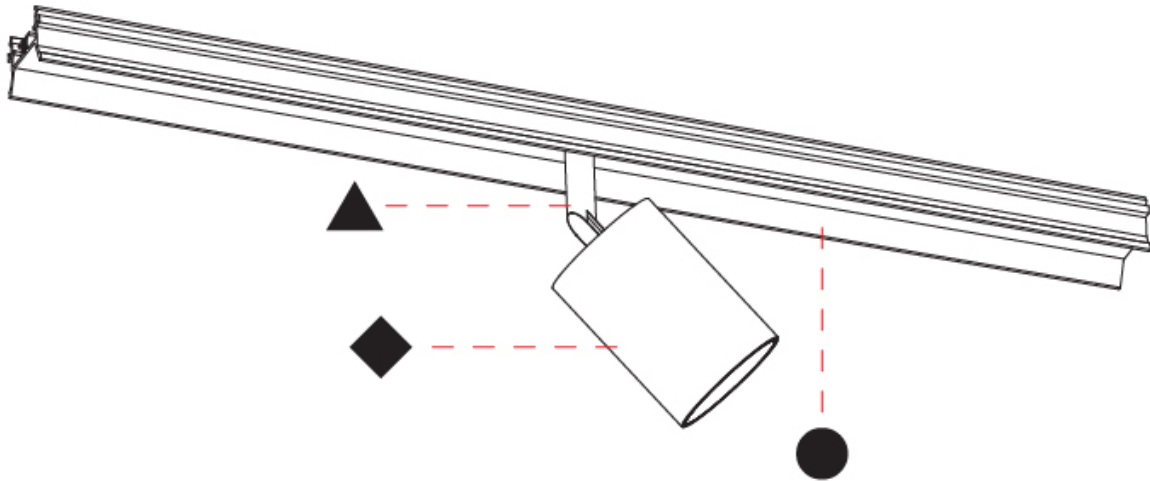

PROJECT _____

TYPE _____

SPECIFIER _____

QUANTITY _____

DATE _____