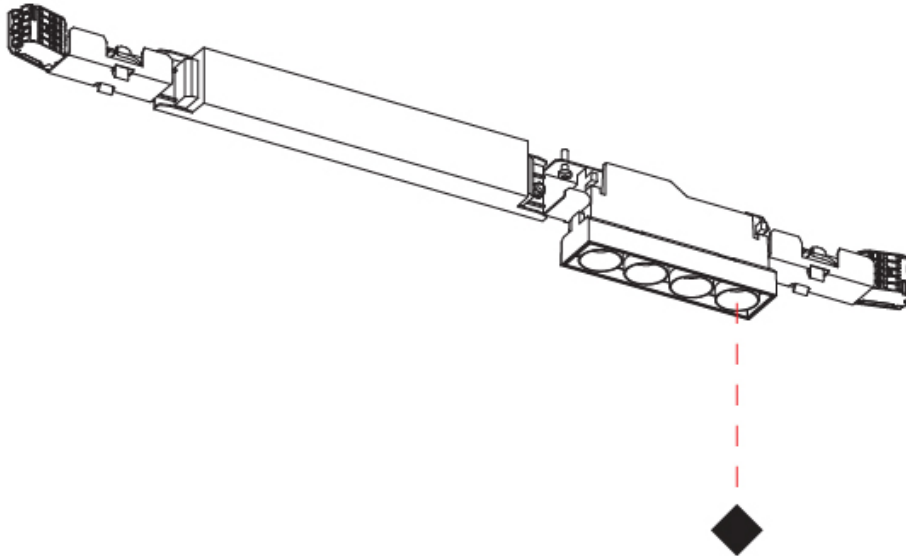

MAGIQ 4 CELL KORONA TRACK

A380490-

PROJECT

TYPE

SPECIFIER

QUANTITY

DATE

A