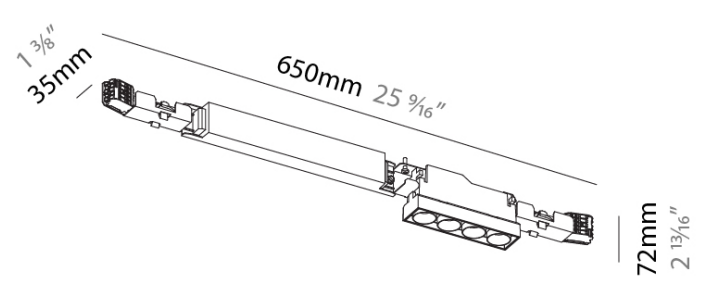

GENERAL
Series: Magiq
Subseries: Magiq 4 Cell Korona
Partner: Prolicht
Division: Architectural
Installation: Track
Product Type: Downlight
Mounting Location: Ceiling
Light Distribution: Direct

PHYSICAL
Aperture Sizes - Downlights: 1"
Shape: Rectangle
Length (mm): 650
Length (in): 25 9/16
Width (mm): 35
Width (in): 1 3/8
Height (mm): 72
Height (in): 2 13/16
Weight (kg): 0.577
Weight (lbs): 1.27
Fixture Finish: SSR / BKV / CWI / CRY / HAB / UFT / ITA / RUA / FTG / MYG / LOD / PUS / FRO / FUP / KIA / POP / BLS / SPG / MEY / GOH / CHC / COM / ABZ / JAG / OBR / MOS / ROR
Holder Finish: WHI / BLK
Fixture Material: Aluminum Die Cast

ELECTRICAL
Lamp Type: LED (Zhaga Standard)
Input Wattage (W): 13.3
Total Output Wattage (W): 12.1
Dimming: Tri-Mode (Non-Dimming and Phase Dimming (120Vac only) and 0-10V Dimming)
Driver Included: Yes
Driver Location: Integrated
Driver Type: Constant Current - Universal
Driver Class: Class 2
Input Voltage (V): 120 - 277
Constant Current (MA): 1050

LED
Number of LEDs: 4
Color Temperature (°K): 2700 / 3000 / 3500 / 4000
Max. Delivered Lumen (lm): 781 / 843 / 860 / 878
Nominal Lumen (lm): 880 / 954 / 970 / 990
CRI: >90 CRI
Lamp Life (hrs): 50000

OPTICAL
Reflector: 8 / 14 / 34

RATINGS AND CERTIFICATIONS
Certified By: Certified for North American Standards
IP rating: IP20