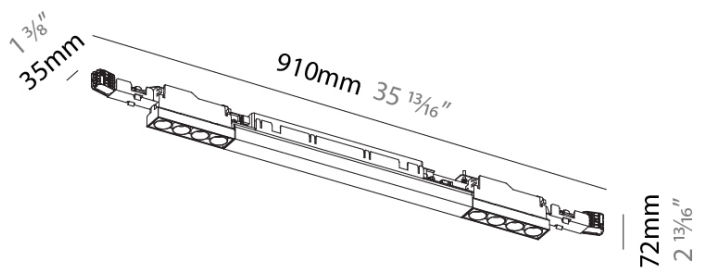

GENERAL
Series: Magiq
Subseries: Magiq 4+4 Korona
Partner: Prolicht
Division: Architectural
Product Type: Downlight
Light Distribution: Downlight

PHYSICAL
Aperture Sizes - Downlights: 1"
Shape: Rectangle
Length (mm): 910
Length (in): 35 13/16
Width (mm): 35
Width (in): 1 3/8
Height (mm): 72
Height (in): 2 13/16
Weight (kg): 0.923
Weight (lbs): 2.035
Fixture Finish: SSR / BKV / CWI / CRY / HAB / UFT / ITA / RUA / FTG / MYG / LOD / PUS / FRO / FUP / KIA / POP / BLS / SPG / MEY / GOH / CHC / COM / ABZ / JAG / OBR / MOS / ROR
Holder Finish: WHI / BLK
Fixture Material: Aluminum Die Cast

ELECTRICAL
Lamp Type: LED (Zhaga Standard)
Input Wattage (W): 26.6
Total Output Wattage (W): 24.2
Dimming: Tri-Mode (Non-Dimming and Phase Dimming (120Vac only) and 0-10V Dimming)
Driver Included: Yes
Driver Location: Integrated
Driver Type: Constant Current - Universal
Driver Class: Class 2
Input Voltage (V): 120 - 277
Constant Current (MA): 1050

LED
Number of LEDs: 8
Color Temperature (°K): 2700 / 3000 / 3500 / 4000
Max. Delivered Lumen (lm): 1561 / 1685 / 1809 / 1756
Nominal Lumen (lm): 1761 / 1908 / 1940 / 1980
CRI: >90 CRI
Lamp Life (hrs): 50000

OPTICAL
Reflector: 8 / 14 / 34

RATINGS AND CERTIFICATIONS
Certified By: Certified for North American Standards
IP rating: IP20