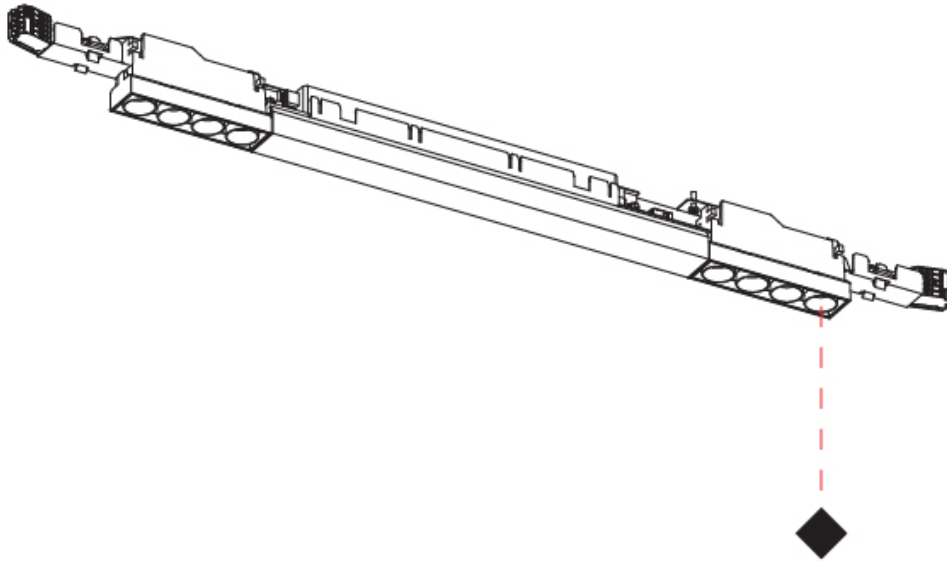

MAGIQ 4+4 KORONA

A380500-

PROJECT

TYPE

SPECIFIER

QUANTITY

DATE

A