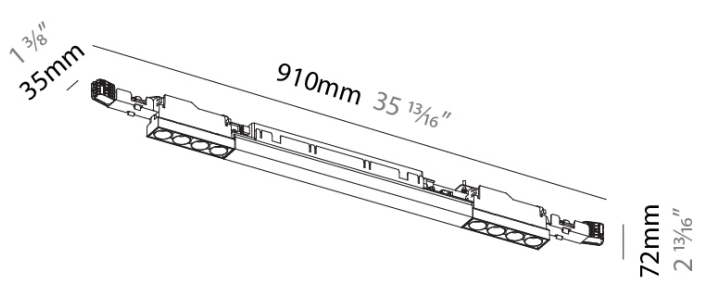

GENERAL

Series: Magiq
Subseries: Magiq 4+4 Korona
Partner: Prolicht
Division: Architectural
Product Type: Downlight
Light Distribution: Downlight

PHYSICAL

Aperture Sizes - Downlights: 1"
Shape: Rectangle
Length (mm): 910
Length (in): 35 13/16
Width (mm): 35
Width (in): 1 3/8
Height (mm): 72
Height (in): 2 13/16
Weight (kg): 0.923
Weight (lbs): 2.035
Fixture Finish: SSR / BKV / CWI / CRY / HAB / UFT / ITA / RUA / FTG / MYG / LOD / PUS / FRO / FUP / KIA / POP / BLS / SPG / MEY / GOH / CHC / COM / ABZ / JAG / OBR / MOS / ROR
Holder Finish: WHI / BLK
Fixture Material: Aluminum Die Cast

ELECTRICAL

Lamp Type: LED (Zhaga Standard)
Input Wattage (W): 26.6
Total Output Wattage (W): 24.2
Dimming: Tri-Mode (Non-Dimming and Phase Dimming (120Vac only) and 0-10V Dimming)
Driver Included: Yes
Driver Location: Integrated
Driver Type: Constant Current - Universal
Driver Class: Class 2
Input Voltage (V): 120 - 277
Constant Current (MA): 1050

LED

Number of LEDs: 8
Color Temperature (°K): 2700 / 3000 / 3500 / 4000
Max. Delivered Lumen (lm): 1561 / 1685 / 1809 / 1756
Nominal Lumen (lm): 1761 / 1908 / 1940 / 1980
CRI: >90 CRI
Lamp Life (hrs): 50000

OPTICAL

Reflector: 8 / 14 / 34

RATINGS AND CERTIFICATIONS

Certified By: Certified for North American Standards
IP rating: IP20