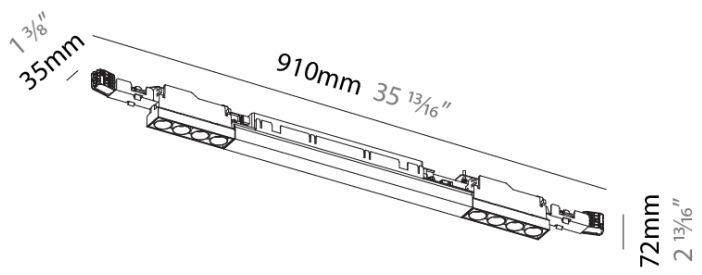

GENERAL
Series: Magiq
Subseries: Magiq 4+4 Korona
Brand: Prolicht
Division: Architectural
Subcategory: Downlight

PHYSICAL
Shape: Rectangle
Length (mm): 910
Length (in): 35 13/16
Width (mm): 35
Width (in): 1 3/8
Height (mm): 72
Height (in): 2 13/16
Light Distribution: Downlight
Weight (kg): 0.923
Weight (lbs): 2.035
Fixture Finish: SSR / BKV / CWI / CRY / HAB / UFT / ITA / RUA / FTG / MYG / LOD / PUS / FRO / FUP / KIA / POP / BLS / SPG / MEY / GOH / GUM / CHC / COM / ABZ / JAG / OBR / MOS / ROR
Holder Finish: WHI / BLK
Fixture Material: Aluminum Die Cast

ELECTRICAL
Lamp Type: LED (Zhaga Standard)
Input Wattage (W): 26.6
Total Output Wattage (W): 24.2
Dimming: Tri-Mode (Non-Dimming and Phase Dimming (120Vac only) and 0-10V Dimming)
Driver Included: Yes
Driver Location: Integrated
Driver Type: Constant Current - Universal
Driver Class: Class 2
Input Voltage (V): 120 - 277
Constant Current (MA): 1050

LED
Number of LEDs: 8
Color Temperature (°K): 2700 / 3000 / 3500 / 4000
Max. Delivered Lumen (lm): 1561 / 1685 / 1809 / 1756
Nominal Lumen (lm): 1761 / 1908 / 1940 / 1980
CRI: >90 CRI
Lamp Life (hrs): 50000

OPTICAL
Reflector: 8 / 14 / 34

RATINGS AND CERTIFICATIONS
Certified By: Certified for North American Standards
IP rating: IP20