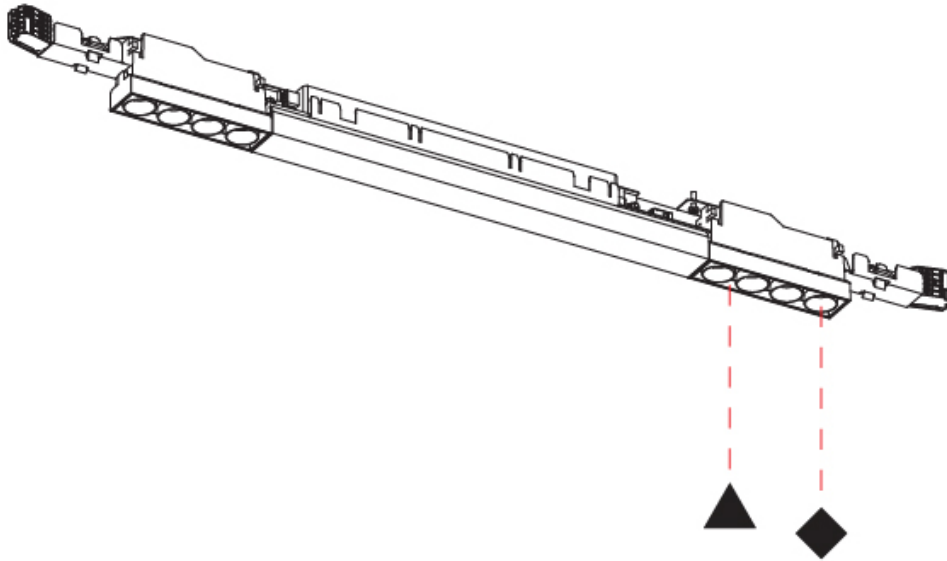

MAGIQ 4+4 KORONA

A380501-

PROJECT

TYPE

SPECIFIER

QUANTITY

DATE

A