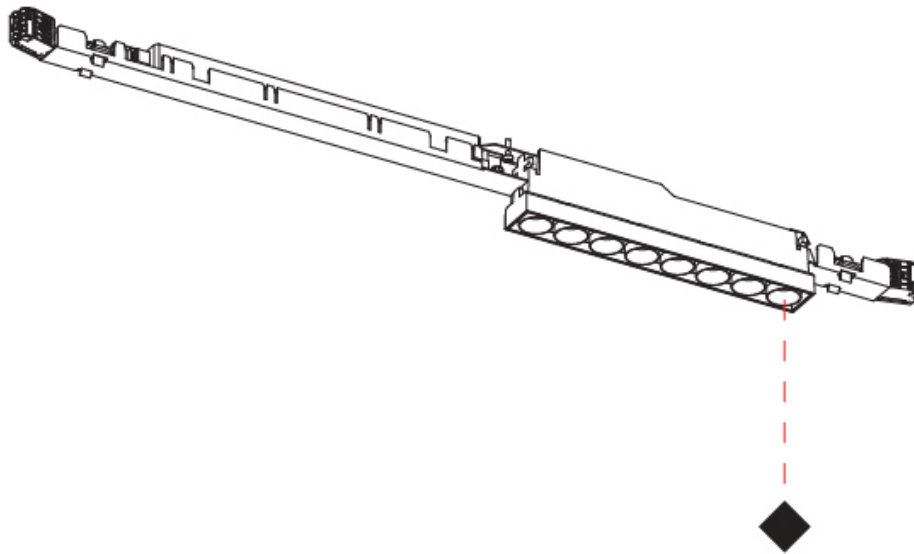

MAGIQ 8 CELL KORONA

A380509-

PROJECT

TYPE

SPECIFIER

QUANTITY

DATE

A