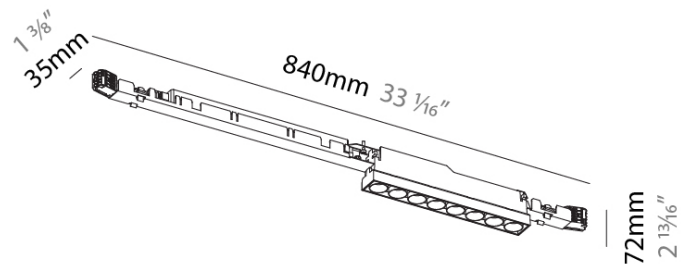

GENERAL
Series: Magiq
Subseries: Magiq 8 Cell Korona
Partner: Prolicht
Division: Architectural
Product Type: Downlight
Light Distribution: Downlight

PHYSICAL
Aperture Sizes - Downlights: 1"
Shape: Rectangle
Length (mm): 840
Length (in): 33 1/16"
Width (mm): 35
Width (in): 1 3/8"
Height (mm): 72
Height (in): 2 13/16"
Weight (kg): 1.131
Weight (lbs): 2.49
Fixture Finish: [SSR / BKV / CWI / CRY / HAB / UFT / ITA / RUA / FTG / MYG / LOD / PUS / FRO / FUP / KIA / POP / BLS / SPG / MEY / GOH / CHC / COM / ABZ / JAG / OBR / MOS / ROR](#)
Fixture Material: Aluminum Die Cast

ELECTRICAL
Lamp Type: LED (Zhaga Standard)
Input Wattage (W): 26.6
Total Output Wattage (W): 24.2
Dimming: [Tri-Mode (Non-Dimming and Phase Dimming (120Vac only) and 0-10V Dimming)](#)
Driver Included: Yes
Driver Location: Integrated
Driver Type: Constant Current - Universal
Driver Class: Class 2
Input Voltage (V): 120 - 277
Constant Current (mA): 1050

LED
Number of LEDs: 8
Color Temperature (°K): [2700 / 3000 / 3500 / 4000](#)
Max. Delivered Lumen (lm): 1561 / 1685 / 1809 / 1756
Nominal Lumen (lm): 1761 / 1908 / 1940 / 1980
CRI: >90 CRI
Lamp Life (hrs): 50000

OPTICAL
Reflector: [11 / 22 / 33](#)

RATINGS AND CERTIFICATIONS
Certified By: Certified for North American Standards
IP rating: IP20