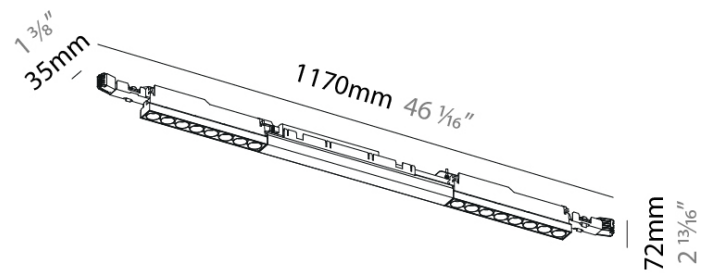

DESCRIPTION
Magiq 8 + 8 - Hypro 40 Profile Surface Insert - 53.2W LED (Zhaga Standard) - 2700K / 3000K / 3500K / 4000K - Black - Reflectors 11° / 22° / 33°

1. To build a product code in our configurator select the specify button on the base model # product page
2. To build a manual product code on this datasheet choose from the options listed below in blue font and add the suffix to the base model #

GENERAL

Series: Magiq
Subseries: Magiq 8 + 8 Cell
Brand: Prolicht
Division: Architectural
Subcategory: Downlight

PHYSICAL

Shape: Rectangle
Length (mm): 1170
Length (in): 46 1/16
Width (mm): 35
Width (in): 1 3/8
Height (mm): 72
Height (in): 2 13/16
Light Distribution: Downlight
Weight (kg): 1.73
Weight (lbs): 3.81
Fixture Material: Aluminum Die Cast

ELECTRICAL

Lamp Type: LED (Zhaga Standard)
Input Wattage (W): 53.2
Total Output Wattage (W): 48.4
Dimming: [Tri-Mode (Non-Dimming and Phase Dimming (120Vac only) and 0-10V Dimming)](#)
Driver Included: Yes
Driver Location: Integrated
Driver Type: Constant Current - Universal
Driver Class: Class 2
Input Voltage (V): 120 - 277
Constant Current (MA): 1050

LED

Number of LEDs: 16
Color Temperature (°K): [2700](#) / [3000](#) / [3500](#) / [4000](#)
Max. Delivered Lumen (lm): 3312 / 3371 / 3443 / 3513
Nominal Lumen (lm): 3521 / 3816 / 3882 / 3961
CRI: >90 CRI
Lamp Life (hrs): 50000

OPTICAL

Reflector: [11](#) / [22](#) / [33](#)

RATINGS AND CERTIFICATIONS

Certified By: Certified for North American Standards
IP rating: IP20