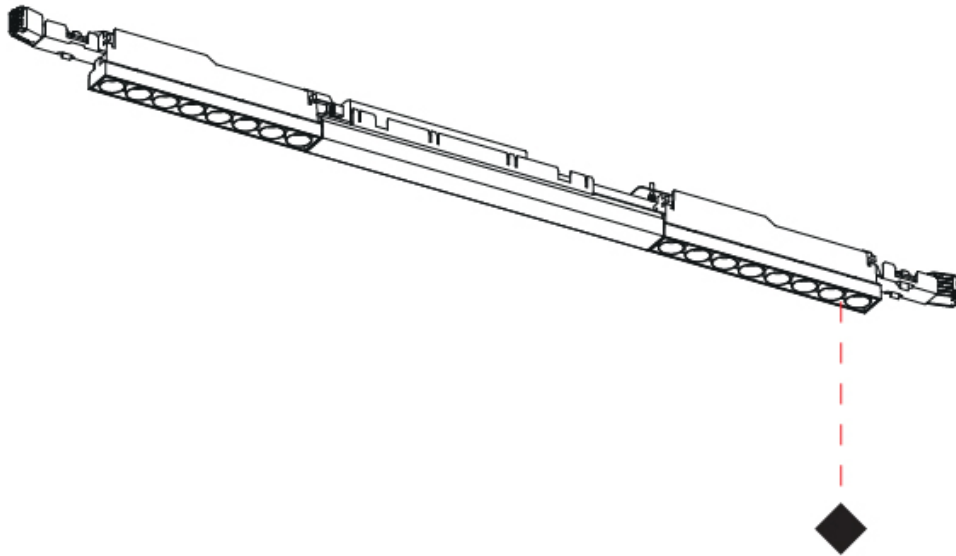

LEGEND

	floor-mounted		pivotal		special LED (upon request) RGB, RGBW, tunable, gold+, meat+, art+, fashion+
	wall and ceiling: recessed and surface mounted		rotating		warm dim / natural dimming LED
	ceiling-mounted and wall-mounted		illuminate tilted		rechargeable battery powered
	wall-mounted		color of suspension cable		fixture with natural vivid LED (upon request)
	omni-directional light distribution		length of suspension cable		color rendering index
	direct light distribution		reflector degree selection		color temperature
	direct/indirect light distribution		super spot		lumen (luminous flux)
	indirect light distribution		lens		efficacy (lumens per watt)
	asymmetric light distribution		lens pack		Unified Glare Rating (UGR) range from 5-40
	aura light distribution		shine ring		marine grade (AISI 316 stainless steel)
	round wall or ceiling cut-out		integrated shine ring with diffuser		walk on
	square wall or ceiling cut-out		free individual colors 01-29		drive on
	the supplied jig specifies the cutout dimensions		individual colors: 00 (free of charge), 01-25 (extra charge)		Dark Sky Compliance
	minimum distance (meters) lamp - object		luminaire part to be colored (F1)		Americans with Disabilities Act (less than 4" off the wall located between 27"-84" from floor)
	recessed depth		luminaire part to be colored (F2)		lamp protected against explosion
	ceiling thickness in mm		luminaire part to be colored (F3)		blown glass using traditional methods by master glass blower
	ceiling thickness selection		luminaire part to be colored (F4)		acoustic material
	dimmable DP (phase), DV (0-10V), DD (dali), DS (step-dim)		luminaire part to be colored (F5)		protection class I, protection insulation
	included or excluded LED driver/transformer/control gear		color of 3-circuit adaptor		protection class II, protection insulation
	separately switchable		indirect diffuser		ETL Certified to UL and CSA Standards
	sensor		direct diffuser		UL Certified to UL and CSA Standards
	remote control		ball-proof (upon request)		CSA Certified to UL and CSA Standards
	available upon request		accessory		Certified for North American Standards