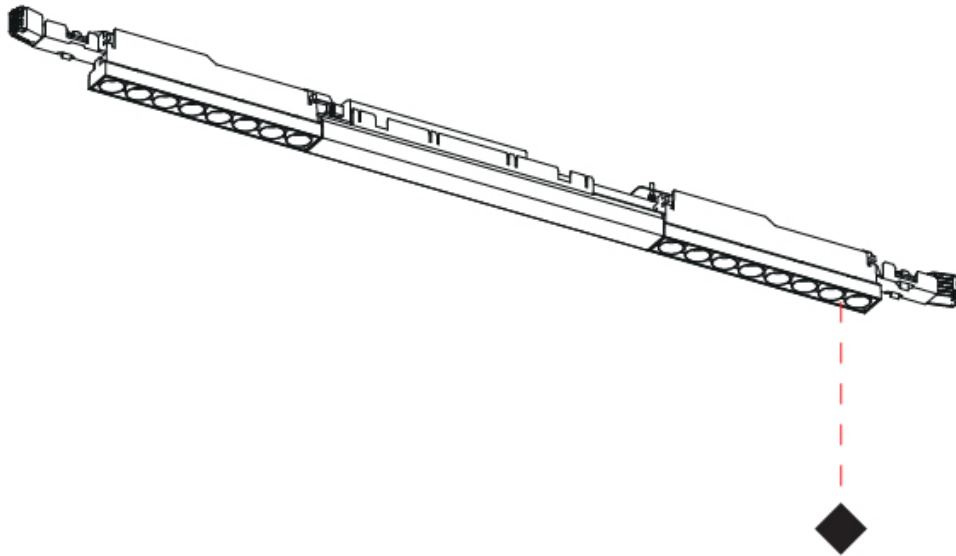

A

LEGEND

	floor-mounted		pivotal		special LED (upon request) RGB, RGBW, tunable, gold+, meat+, art+, fashion+
	wall and ceiling: recessed and surface mounted		rotating		warm dim / natural dimming LED
	ceiling-mounted and wall-mounted		illuminate tilted		rechargeable battery powered
	wall-mounted		color of suspension cable		fixture with natural vivid LED (upon request)
	omni-directional light distribution		length of suspension cable		color rendering index
	direct light distribution		reflector degree selection		color temperature
	direct/indirect light distribution		super spot		lumen (luminous flux)
	indirect light distribution		lens		efficacy (lumens per watt)
	asymmetric light distribution		lens pack		Unified Glare Rating (UGR) range from 5-40
	aura light distribution		shine ring		marine grade (AISI 316 stainless steel)
	round wall or ceiling cut-out		integrated shine ring with diffuser		walk on
	square wall or ceiling cut-out		free individual colors 01-29		drive on
	the supplied jig specifies the cutout dimensions		individual colors: 00 (free of charge), 01-25 (extra charge)		Dark Sky Compliance
	minimum distance (meters) lamp - object		luminaire part to be colored (F1)		Americans with Disabilities Act (less than 4" off the wall located between 27"-84" from floor)
	recessed depth		luminaire part to be colored (F2)		lamp protected against explosion
	ceiling thickness in mm		luminaire part to be colored (F3)		blown glass using traditional methods by master glass blower
	ceiling thickness selection		luminaire part to be colored (F4)		acoustic material
	dimnable DP (phase), DV (0-10V), DD (dali), DS (step-dim)		luminaire part to be colored (F5)		protection class I, protection insulation
	included or excluded LED driver/transformer/control gear		color of 3-circuit adaptor		protection class II, protection insulation
	separately switchable		indirect diffuser		ETL Certified to UL and CSA Standards
	sensor		direct diffuser		UL Certified to UL and CSA Standards
	remote control		ball-proof (upon request)		CSA Certified to UL and CSA Standards
	available upon request		accessory		Certified for North American Standards