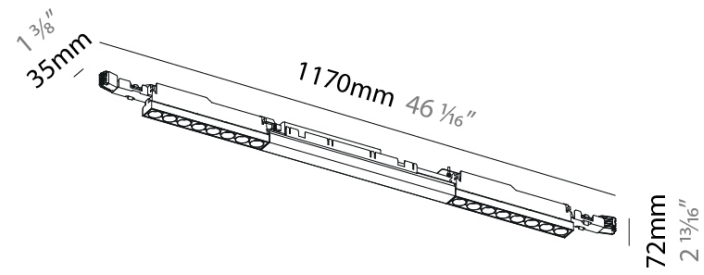

GENERAL
Series: Magiq
Subseries: Magiq 8 + 8 Cell Korona
Partner: Prolicht
Division: Architectural
Product Type: Downlight
Light Distribution: Downlight

PHYSICAL
Aperture Sizes - Downlights: 1"
Shape: Rectangle
Length (mm): 1170
Length (in): 46 1/16
Width (mm): 35
Width (in): 1 3/8
Height (mm): 72
Height (in): 2 13/16
Weight (kg): 1.769
Weight (lbs): 3.9
Fixture Finish: SSR / BKV / CWI / CRY / HAB / UFT / ITA / RUA / FTG / MYG / LOD / PUS / FRO / FUP / KIA / POP / BLS / SPG / MEY / GOH / CHC / COM / ABZ / JAG / OBR / MOS / ROR
Fixture Material: Aluminum Die Cast

ELECTRICAL
Lamp Type: LED (Zhaga Standard)
Input Wattage (W): 53.2
Total Output Wattage (W): 48.4
Dimming: Tri-Mode (Non-Dimming and Phase Dimming (120Vac only) and 0-10V Dimming)
Driver Included: Yes
Driver Location: Integrated
Driver Type: Constant Current - Universal
Driver Class: Class 2
Input Voltage (V): 120 - 277
Constant Current (MA): 1050

LED
Number of LEDs: 16
Color Temperature (°K): 2700 / 3000 / 3500 / 4000
Max. Delivered Lumen (lm): 3312 / 3371 / 3443 / 3513
Nominal Lumen (lm): 3521 / 3816 / 3882 / 3961
CRI: >90 CRI
Lamp Life (hrs): 50000

OPTICAL
Reflector: 10 / 20 / 40

RATINGS AND CERTIFICATIONS
Certified By: Certified for North American Standards
IP rating: IP20