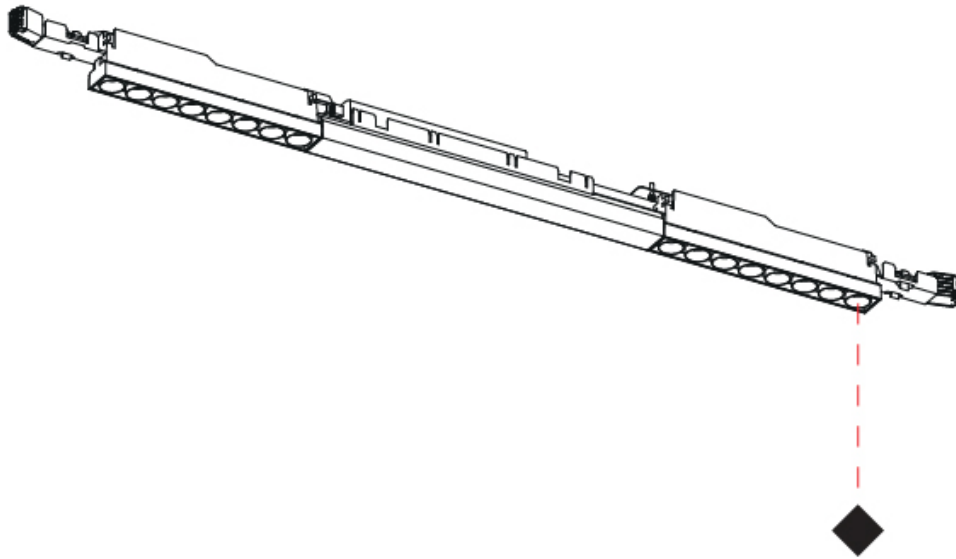

MAGIQ 8 + 8 CELL KORONA

A380519-

PROJECT	_____
TYPE	_____
SPECIFIER	_____
QUANTITY	_____
DATE	_____