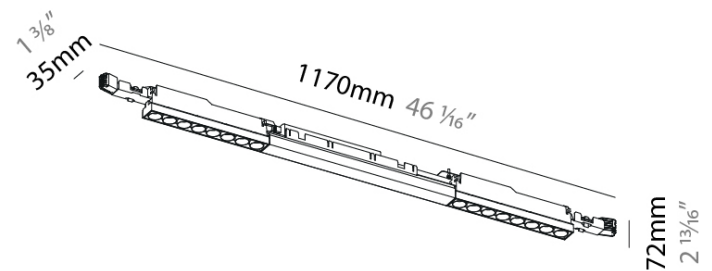

GENERAL
Series: Magiq
Subseries: Magiq 8 + 8 Cell Korona
Partner: Prolicht
Division: Architectural
Product Type: Downlight
Light Distribution: Downlight

PHYSICAL
Aperture Sizes - Downlights: 1"
Shape: Rectangle
Length (mm): 1170
Length (in): 46 1/16
Width (mm): 35
Width (in): 1 3/8
Height (mm): 72
Height (in): 2 13/16
Weight (kg): 1.769
Weight (lbs): 3.9
Fixture Finish: SSR / BKV / CWI / CRY / HAB / UFT / ITA / RUA / FTG / MYG / LOD / PUS / FRO / FUP / KIA / POP / BLS / SPG / MEY / GOH / CHC / COM / ABZ / JAG / OBR / MOS / ROR
Fixture Material: Aluminum Die Cast

ELECTRICAL
Lamp Type: LED (Zhaga Standard)
Input Wattage (W): 53.2
Total Output Wattage (W): 48.4
Dimming: Tri-Mode (Non-Dimming and Phase Dimming (120Vac only) and 0-10V Dimming)
Driver Included: Yes
Driver Location: Integrated
Driver Type: Constant Current - Universal
Driver Class: Class 2
Input Voltage (V): 120 - 277
Constant Current (MA): 1050

LED
Number of LEDs: 16
Color Temperature (°K): 2700 / 3000 / 3500 / 4000
Max. Delivered Lumen (lm): 3312 / 3371 / 3443 / 3513
Nominal Lumen (lm): 3521 / 3816 / 3882 / 3961
CRI: >90 CRI
Lamp Life (hrs): 50000

OPTICAL
Reflector: 10 / 20 / 40

RATINGS AND CERTIFICATIONS
Certified By: Certified for North American Standards
IP rating: IP20