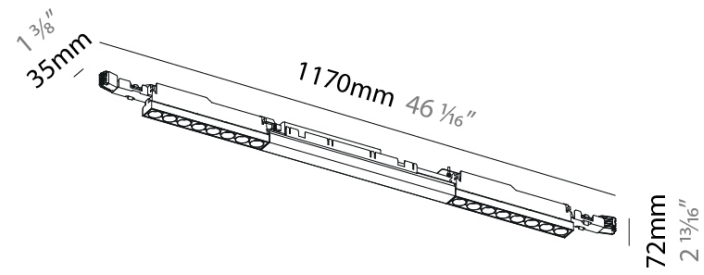

GENERAL
Series: Magiq Micro Dot
Subseries: Magiq 8 + 8 Cell Micro Dot
Partner: Prolicht
Division: Architectural
Product Type: Downlight
Light Distribution: Downlight

PHYSICAL
Aperture Sizes - Downlights: 1"
Shape: Rectangle
Length (mm): 1170
Length (in): 46 1/16
Width (mm): 35
Width (in): 1 3/8
Height (mm): 72
Height (in): 2 13/16
Weight (kg): 1.769
Weight (lbs): 3.9
Fixture Finish: SSR / BKV / CWI / CRY / HAB / UFT / ITA / RUA / FTG / MYG / LOD / PUS / FRO / FUP / KIA / POP / BLS / SPG / MEY / GOH / CHC / COM / ABZ / JAG / OBR / MOS / ROR
Fixture Material: Aluminum Die Cast

ELECTRICAL
Lamp Type: LED (Zhaga Standard)
Input Wattage (W): 53.2
Total Output Wattage (W): 48.4
Dimming: [Tri-Mode (Non-Dimming and Phase Dimming (120Vac only) and 0-10V Dimming)](#)
Driver Included: Yes
Driver Location: Integrated
Driver Type: Constant Current - Universal
Driver Class: Class 2
Input Voltage (V): 120 - 277
Constant Current (MA): 1050

LED
Number of LEDs: 16
Color Temperature (°K): [2700 / 3000 / 3500 / 4000](#)
Max. Delivered Lumen (lm): 2560 / 2763 / 2822 / 2880
Nominal Lumen (lm): 3521 / 3816 / 3882 / 3961
CRI: >90 CRI
Lamp Life (hrs): 50000

OPTICAL
Optic°: [21 / 38](#)

RATINGS AND CERTIFICATIONS
Certified By: Certified for North American Standards
IP rating: IP20