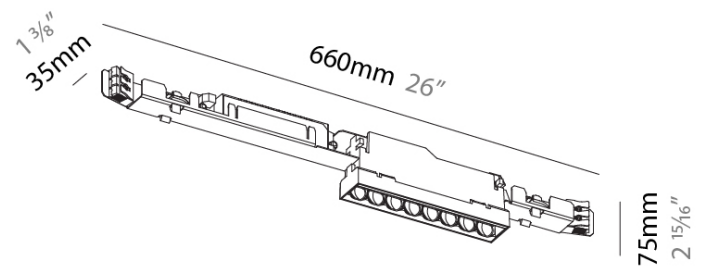

DESCRIPTION
Magiq Hollow Wallwash - Hypro 40 Profile Surface Insert - 18.7W LED (Zhaga Standard) - 2700K / 3000K / 3500K / 4000K - Black

1. To build a product code in our configurator select the specify button on the base model # product page
2. To build a manual product code on this datasheet choose from the options listed below in blue font and add the suffix to the base model #

GENERAL
Series: Magiq Hollow Wallwash
Subseries: Magiq Hollow Wallwash
Partner: Prolicht
Division: Architectural
Product Type: Downlight
Light Distribution: Downlight

PHYSICAL
Aperture Sizes - Downlights: 1"
Shape: Rectangle
Length (mm): 660
Length (in): 26
Width (mm): 35
Width (in): 1 3/8
Height (mm): 75
Height (in): 2 15/16
Weight (kg): 0.848
Weight (lbs): 1.87
Fixture Material: Aluminum Die Cast

ELECTRICAL
Lamp Type: LED (Zhaga Standard)
Input Wattage (W): 18.7
Total Output Wattage (W): 17.0
Dimming: [Tri-Mode (Non-Dimming and Phase Dimming (120Vac only) and 0-10V Dimming)](#)
Driver Included: Yes
Driver Location: Integrated
Driver Type: Constant Current - Universal
Driver Class: Class 2
Input Voltage (V): 120 - 277
Constant Current (MA): 700

LED
Number of LEDs: 8
Color Temperature (°K): [2700 / 3000 / 3500 / 4000](#)
Max. Delivered Lumen (lm): 1270 / 1270 / 1513 / 1544
Nominal Lumen (lm): 1328 / 1405 / 1574 / 1606
CRI: >90 CRI
Lamp Life (hrs): 50000

RATINGS AND CERTIFICATIONS
Certified By: Certified for North American Standards
IP rating: IP20