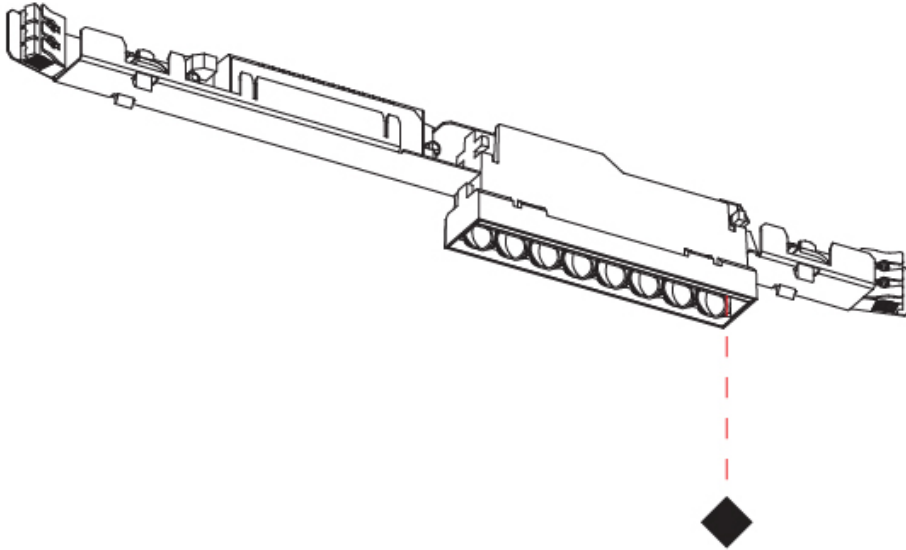

MAGIQ HOLLOW WALLWASH KORONA

A380528-

PROJECT

TYPE

SPECIFIER

QUANTITY

DATE

A