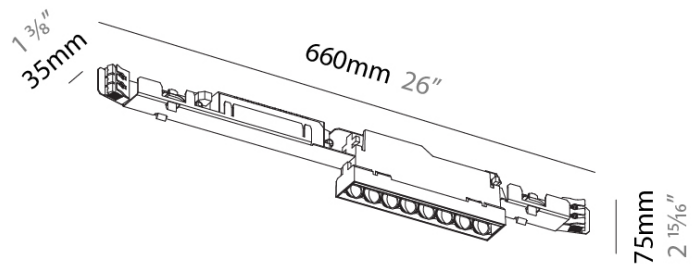

1. To build a product code in our configurator select the specify button on the base model # product page
2. To build a manual product code on this datasheet choose from the options listed below in blue font and add the suffix to the base model #

GENERAL

Series: Magiq Hollow Wallwash
Subseries: Magiq Hollow Wallwash Korona
Partner: Prolicht
Division: Architectural
Product Type: Wallwash
Light Distribution: Asymmetric

PHYSICAL

Shape: Rectangle
Length (mm): 660
Length (in): 26
Width (mm): 35
Width (in): 1 3/8
Height (mm): 75
Height (in): 2 15/16
Weight (kg): 0.848
Weight (lbs): 1.87

Fixture Finish: SSR / BKV / CWI / CRY / HAB / UFT / ITA / RUA / FTG / MYG / LOD / PUS / FRO / FUP / KIA / POP / BLS / SPG / MEY / GOH / CHC / COM / ABZ / JAG / OBR / MOS / ROR
Fixture Material: Aluminum Die Cast

ELECTRICAL

Lamp Type: LED (Zhaga Standard)
Input Wattage (W): 18.7
Total Output Wattage (W): 17.0
Dimming: Tri-Mode (Non-Dimming and Phase Dimming (120Vac only) and 0-10V Dimming)
Driver Included: Yes
Driver Location: Integrated
Driver Type: Constant Current - Universal
Driver Class: Class 2
Input Voltage (V): 120 - 277
Constant Current (MA): 700

LED

Number of LEDs: 8
Color Temperature (°K): 2700 / 3000 / 3500 / 4000
Max. Delivered Lumen (lm): 1270 / 1270 / 1513 / 1544
Nominal Lumen (lm): 1328 / 1405 / 1574 / 1606
CRI: >90 CRI
Lamp Life (hrs): 50000

RATINGS AND CERTIFICATIONS

Certified By: Certified for North American Standards
IP rating: IP20