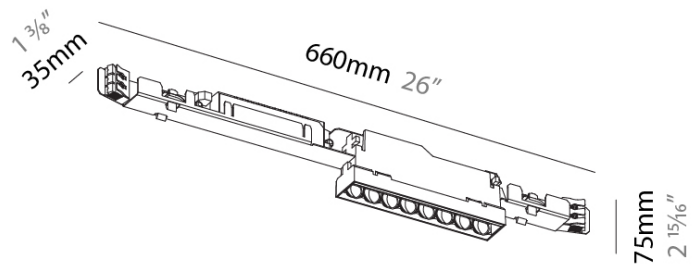

1. To build a product code in our configurator select the specify button on the base model # product page
2. To build a manual product code on this datasheet choose from the options listed below in blue font and add the suffix to the base model #

GENERAL
Series: Magiq Hollow Wallwash
Subseries: Magiq Hollow Wallwash Korona
Partner: Prolicht
Division: Architectural
Product Type: Wallwash
Light Distribution: Asymmetric

PHYSICAL
Shape: Rectangle
Length (mm): 660
Length (in): 26
Width (mm): 35
Width (in): 1 3/8
Height (mm): 75
Height (in): 2 15/16
Weight (kg): 0.848
Weight (lbs): 1.87

Fixture Finish: SSR / BKV / CWI / CRY / HAB / UFT / ITA / RUA / FTG / MYG / LOD / PUS / FRO / FUP / KIA / POP / BLS / SPG / MEY / GOH / CHC / COM / ABZ / JAG / OBR / MOS / ROR
Fixture Material: Aluminum Die Cast

ELECTRICAL
Lamp Type: LED (Zhaga Standard)
Input Wattage (W): 18.7
Total Output Wattage (W): 17.0
Dimming: Tri-Mode (Non-Dimming and Phase Dimming (120Vac only) and 0-10V Dimming)
Driver Included: Yes
Driver Location: Integrated
Driver Type: Constant Current - Universal
Driver Class: Class 2
Input Voltage (V): 120 - 277
Constant Current (MA): 700

LED
Number of LEDs: 8
Color Temperature (°K): 2700 / 3000 / 3500 / 4000
Max. Delivered Lumen (lm): 1270 / 1270 / 1513 / 1544
Nominal Lumen (lm): 1328 / 1405 / 1574 / 1606
CRI: >90 CRI
Lamp Life (hrs): 50000

RATINGS AND CERTIFICATIONS
Certified By: Certified for North American Standards
IP rating: IP20