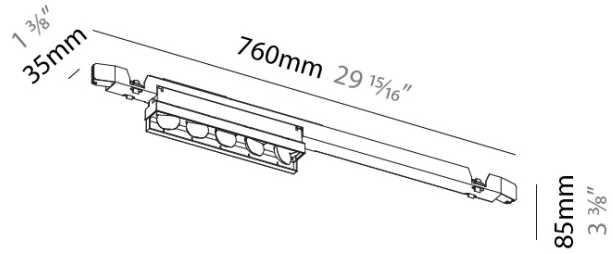

PROJECT
TYPE
SPECIFIER
QUANTITY
DATE

DESCRIPTION
Magiq Wallwash - Hypro 40 Profile Recessed Insert - 31.3W LED (Zhaga Standard) - 2700K / 3000K / 3500K / 4000K - Black

1. To build a product code in our configurator select the specify button on the base model # product page
2. To build a manual product code on this datasheet choose from the options listed below in blue font and add the suffix to the base model #

GENERAL
Series: Magiq Wallwash
Subseries: Magiq Wallwash
Brand: Prolicht
Division: Architectural
Subcategory: Wallwash

PHYSICAL
Shape: Rectangle
Length (mm): 760
Length (in): 29 15/16
Width (mm): 35
Width (in): 1 3/8
Height (mm): 85
Height (in): 3 3/8
Light Distribution: Asymmetric
Weight (kg): 1.221
Weight (lbs): 2.69
Fixture Material: Aluminum Die Cast

ELECTRICAL
Lamp Type: LED (Zhaga Standard)
Input Wattage (W): 31.3
Total Output Wattage (W): 28.5
[Dimming: Tri-Mode (Non-Dimming and Phase Dimming (120Vac only) and 0-10V Dimming)](#)
Driver Included: Yes
Driver Location: Integrated
Driver Type: Constant Current - Universal
Driver Class: Class 1
Input Voltage (V): 120 - 277
Constant Current (mA): 500

LED
Number of LEDs: 5
[Color Temperature (°K): 2700 / 3000 / 3500 / 4000](#)
Max. Delivered Lumen (lm): 2125 / 2260 / 2513 / 2564
Nominal Lumen (lm): 2550 / 2793 / 2877 / 2936
CRI: >90 CRI
Lamp Life (hrs): 50000

RATINGS AND CERTIFICATIONS
Certified By: Certified for North American Standards
IP rating: IP20