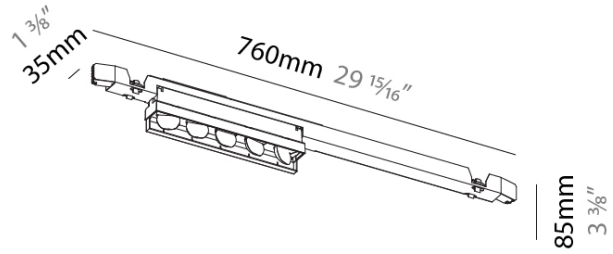

PROJECT
TYPE
SPECIFIER
QUANTITY
DATE

DESCRIPTION
Magiq Wallwash - Hypro-X 40 Profile Suspension Insert - 31.3W LED (Zhaga Standard) - 2700K / 3000K / 3500K / 4000K - Black

1. To build a product code in our configurator select the specify button on the base model # product page
2. To build a manual product code on this datasheet choose from the options listed below in blue font and add the suffix to the base model #

GENERAL
Series: Magiq Wallwash
Subseries: Magiq Wallwash
Partner: Prolicht
Division: Architectural
Product Type: Wallwash
Light Distribution: Asymmetric

PHYSICAL
Shape: Rectangle
Length (mm): 760
Length (in): 29 15/16
Width (mm): 35
Width (in): 1 3/8
Height (mm): 85
Height (in): 3 3/8
Weight (kg): 1.221
Weight (lbs): 2.69
Fixture Material: Aluminum Die Cast

ELECTRICAL
Lamp Type: LED (Zhaga Standard)
Input Wattage (W): 31.3
Total Output Wattage (W): 28.5
Dimming: [Tri-Mode (Non-Dimming and Phase Dimming (120Vac only) and 0-10V Dimming)](#)
Driver Included: Yes
Driver Location: Integrated
Driver Type: Constant Current - Universal
Driver Class: Class 1
Input Voltage (V): 120 - 277
Constant Current (MA): 500

LED
Number of LEDs: 5
Color Temperature (°K): [2700 / 3000 / 3500 / 4000](#)
Max. Delivered Lumen (lm): 2125 / 2260 / 2513 / 2564
Nominal Lumen (lm): 2550 / 2793 / 2877 / 2936
CRI: >90 CRI
Lamp Life (hrs): 50000

RATINGS AND CERTIFICATIONS
Certified By: Certified for North American Standards
IP rating: IP20