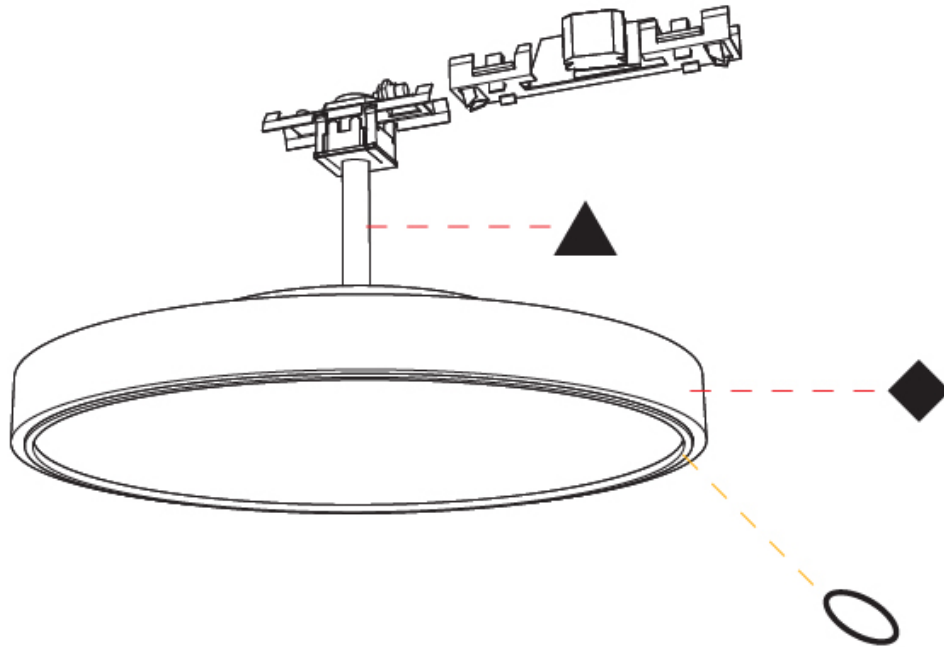

SIGN DIVA TUBE

A380535-

PROJECT	_____
TYPE	_____
SPECIFIER	_____
QUANTITY	_____
DATE	_____

A