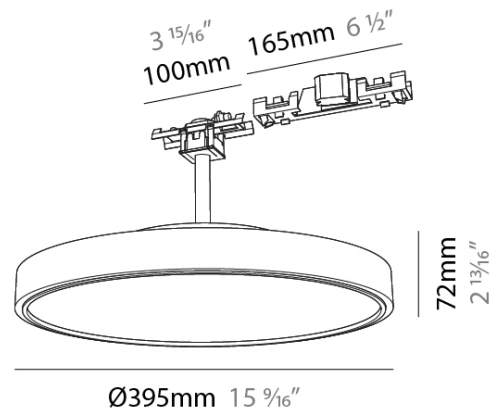

1. To build a product code in our configurator select the specify button on the base model # product page
2. To build a manual product code on this datasheet choose from the options listed below in blue font and add the suffix to the base model #

GENERAL
Series: Sign Diva Tube
Subseries: Sign Diva Tube
Partner: Prolicht
Division: Architectural
Light Distribution: Direct

PHYSICAL
Shape: Round
Diameter (mm): 395
Diameter (in): 15 9/16
Height (mm): 72
Height (in): 2 13/16
Diffuser: [PMMA - Opal / Micro-Prism / Sparkling Secret / Vintage Industrial](#)
Fixture Finish: [SSR / BKV / CWI / CRY / HAB / UFT / ITA / RUA / FTG / MYG / LOD / PUS / FRO / FUP / KIA / POP / BLS / SPG / MEY / GOH / CHC / COM / ABZ / JAG / OBR / MOS / ROR](#)
Accent Finish: [NOR / OPL / YEL / ORA / RED / BLU / GRN](#)
Fixture Material: [PMMA / Extruded Aluminum / Steel](#)

ELECTRICAL
Lamp Type: LED (Zhaga Standard)
Input Wattage (W): 17
Total Output Wattage (W): 15.4
Dimming: [Non-Dimmable / 0-10V Dimming](#)
Driver Included: Yes
Driver Location: Integrated
Driver Type: Constant Current - Universal
Driver Class: Class 2
Input Voltage (V): 120 - 277
Constant Current (MA): 350
Upon Request: Phase Dimming (Trailing/Leading Edge)

LED
Color Temperature (°K): [2700 / 3000 / 3500 / 4000](#)
Max. Delivered Lumen (lm): [1807 / 1943 / 1951 / 1991](#)
Nominal Lumen (lm): [2250 / 2420 / 2430 / 2480](#)
CRI: >90 CRI
Lamp Life (hrs): 50000

RATINGS AND CERTIFICATIONS
Certified By: Certified for North American Standards
IP rating: IP20