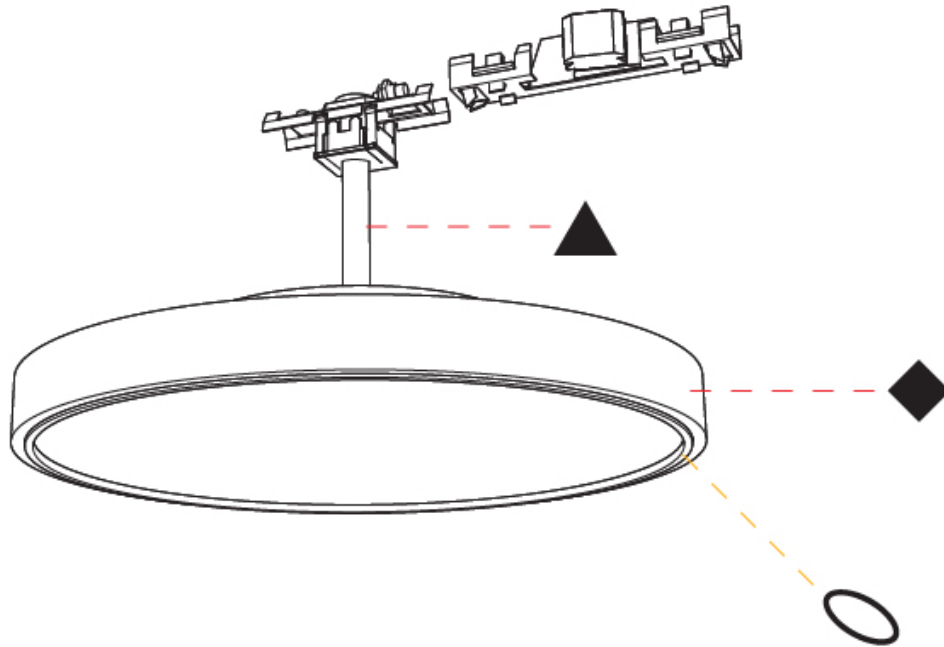

SIGN DIVA TUBE

A380536-

PROJECT

TYPE

SPECIFIER

QUANTITY

DATE

A