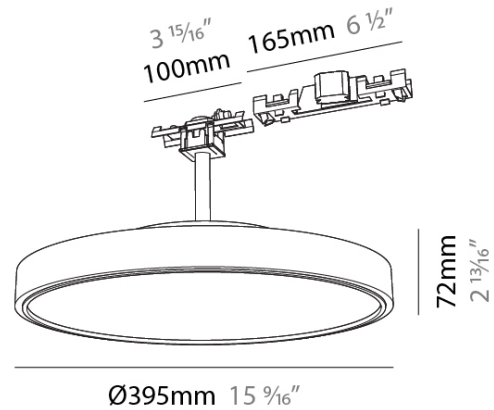

1. To build a product code in our configurator select the specify button on the base model # product page
2. To build a manual product code on this datasheet choose from the options listed below in blue font and add the suffix to the base model #

GENERAL

Series: Sign Diva Tube
Subseries: Sign Diva Tube
Partner: Prolicht
Division: Architectural
Light Distribution: Direct

PHYSICAL

Shape: Round
Diameter (mm): 395
Diameter (in): 15 9/16
Height (mm): 72
Height (in): 2 13/16
Diffuser: [PMMA - Opal / Micro-Prism / Sparkling Secret / Vintage Industrial](#)
Fixture Finish: [SSR / BKV / CWI / CRY / HAB / UFT / ITA / RUA / FTG / MYG / LOD / PUS / FRO / FUP / KIA / POP / BLS / SPG / MEY / GOH / CHC / COM / ABZ / JAG / OBR / MOS / ROR](#)
Accent Finish: [NOR / OPL / YEL / ORA / RED / BLU / GRN](#)
Fixture Material: [PMMA / Extruded Aluminum / Steel](#)

ELECTRICAL

Lamp Type: LED (Zhaga Standard)
Input Wattage (W): 17
Total Output Wattage (W): 15.4
Dimming: [Non-Dimmable / 0-10V Dimming](#)
Driver Included: Yes
Driver Location: Integrated
Driver Type: Constant Current - Universal
Driver Class: Class 2
Input Voltage (V): 120 - 277
Constant Current (MA): 350
Upon Request: Phase Dimming (Trailing/Leading Edge)

LED

Color Temperature (°K): 2700 / 3000 / 3500 / 4000
Max. Delivered Lumen (lm): 1807 / 1943 / 1951 / 1991
Nominal Lumen (lm): 2250 / 2420 / 2430 / 2480
CRI: >90 CRI
Lamp Life (hrs): 50000

RATINGS AND CERTIFICATIONS

Certified By: Certified for North American Standards
IP rating: IP20