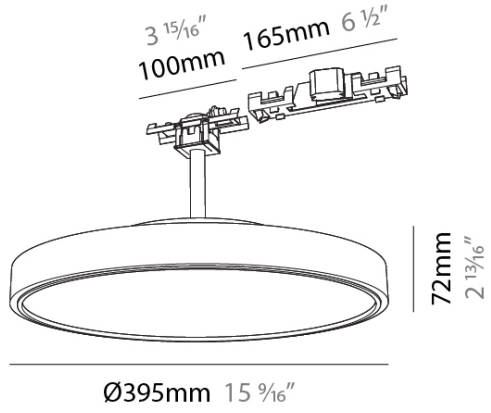

GENERAL
Series: Sign Diva Tube
Subseries: Sign Diva Tube
Partner: Prolicht
Division: Architectural
Light Distribution: Direct

PHYSICAL
Shape: Round
Diameter (mm): 395
Diameter (in): 15 9/16
Height (mm): 72
Height (in): 2 13/16
Diffuser: [PMMA - Opal / Micro-Prism / Sparkling Secret / Vintage Industrial](#)
Fixture Finish: [SSR / BKV / CWI / CRY / HAB / UFT / ITA / RUA / FTG / MYG / LOD / PUS / FRO / FUP / KIA / POP / BLS / SPG / MEY / GOH / CHC / COM / ABZ / JAG / OBR / MOS / ROR](#)
Accent Finish: [NOR / OPL / YEL / ORA / RED / BLU / GRN](#)
Fixture Material: [PMMA / Extruded Aluminum / Steel](#)

ELECTRICAL
Lamp Type: LED (Zhaga Standard)
Input Wattage (W): 17
Total Output Wattage (W): 15.4
Dimming: [Non-Dimmable / 0-10V Dimming](#)
Driver Included: Yes
Driver Location: Integrated
Driver Type: Constant Current - Universal
Driver Class: Class 2
Input Voltage (V): 120 - 277
Constant Current (MA): 350
Upon Request: Phase Dimming (Trailing/Leading Edge)

LED
Color Temperature (°K): 2700 / 3000 / 3500 / 4000
Max. Delivered Lumen (lm): 1807 / 1943 / 1951 / 1991
Nominal Lumen (lm): 2250 / 2420 / 2430 / 2480
CRI: >90 CRI
Lamp Life (hrs): 50000

RATINGS AND CERTIFICATIONS
Certified By: Certified for North American Standards
IP rating: IP20

PROJECT
TYPE
SPECIFIER
QUANTITY
DATE