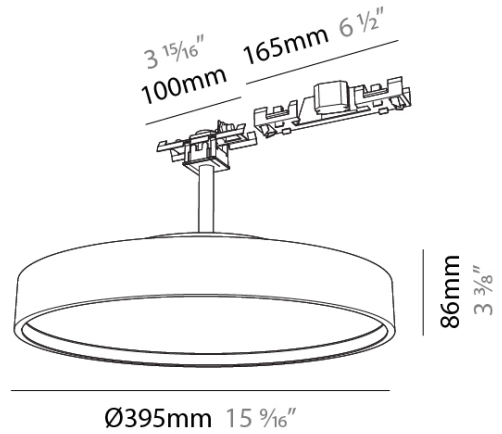

1. To build a product code in our configurator select the specify button on the base model # product page
2. To build a manual product code on this datasheet choose from the options listed below in blue font and add the suffix to the base model #

GENERAL

Series: Sign Diva Tube
Subseries: Sign Diva Tube Korona
Partner: Prolicht
Division: Architectural
Light Distribution: Direct

PHYSICAL

Shape: Round
Diameter (mm): 395
Diameter (in): 15 5/16
Height (mm): 86
Height (in): 3 3/8
Diffuser: PMMA - Opal / Micro-Prism / Sparkling Secret / Vintage Industrial
Fixture Finish: SSR / BKV / CWI / CRY / HAB / UFT / ITA / RUA / FTG / MYG / LOD / PUS / FRO / FUP / KIA / POP / BLS / SPG / MEY / GOH / CHC / COM / ABZ / JAG / OBR / MOS / ROR
Fixture Material: PMMA / Extruded Aluminum / Steel

ELECTRICAL

Lamp Type: LED (Zhaga Standard)
Input Wattage (W): 17
Total Output Wattage (W): 15.4
Dimming: Non-Dimmable / 0-10V Dimming
Driver Included: Yes
Driver Location: Integrated
Driver Type: Constant Current - Universal
Driver Class: Class 2
Input Voltage (V): 120 - 277
Constant Current (MA): 350
Upon Request: Phase Dimming (Trailing/Leading Edge)

LED

Color Temperature (°K): 2700 / 3000 / 3500 / 4000
Max. Delivered Lumen (lm): 1807 / 1943 / 1951 / 1991
Nominal Lumen (lm): 2250 / 2420 / 2430 / 2480
CRI: >90 CRI
Lamp Life (hrs): 50000

RATINGS AND CERTIFICATIONS

Certified By: Certified for North American Standards
IP rating: IP20