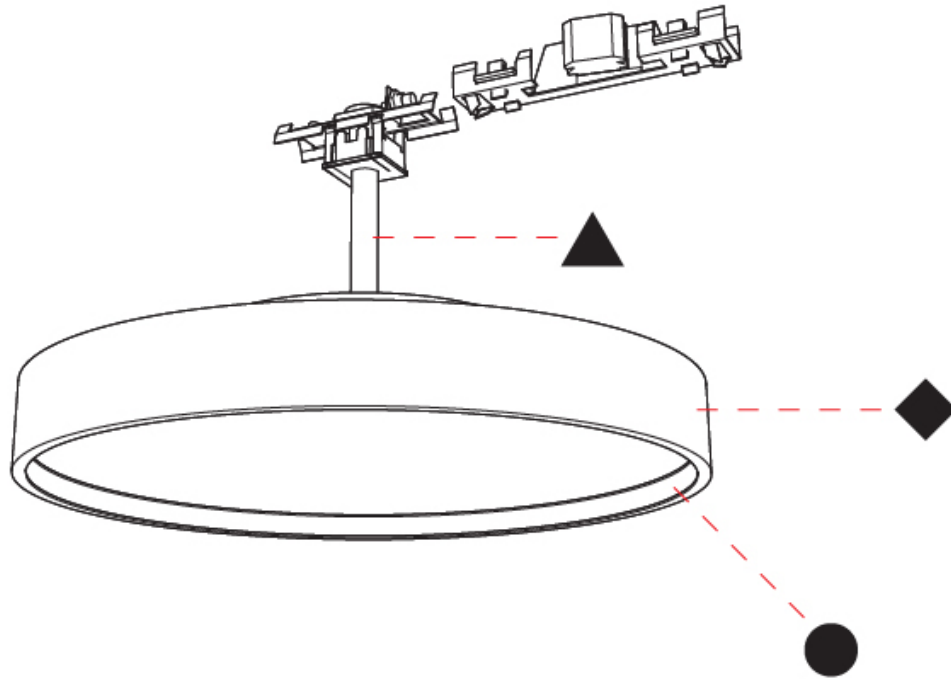

SIGN DIVA TUBE KORONA

A380539-

PROJECT	_____
TYPE	_____
SPECIFIER	_____
QUANTITY	_____
DATE	_____

A