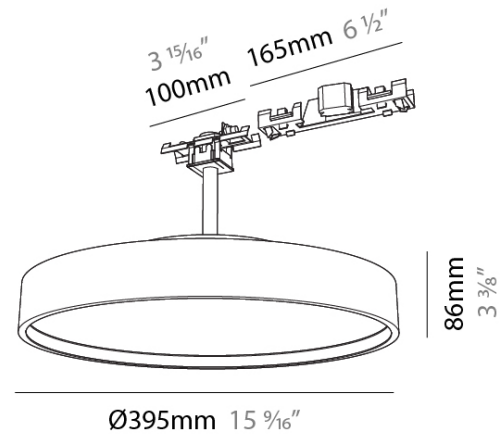

1. To build a product code in our configurator select the specify button on the base model # product page
2. To build a manual product code on this datasheet choose from the options listed below in blue font and add the suffix to the base model #

GENERAL

Series: Sign Diva Tube
Subseries: Sign Diva Tube Korona
Partner: Prolicht
Division: Architectural
Light Distribution: Direct

PHYSICAL

Shape: Round
Diameter (mm): 395
Diameter (in): 15 5/16
Height (mm): 86
Height (in): 3 3/8
Diffuser: PMMA - Opal / Micro-Prism / Sparkling Secret / Vintage Industrial
Fixture Finish: SSR / BKV / CWI / CRY / HAB / UFT / ITA / RUA / FTG / MYG / LOD / PUS / FRO / FUP / KIA / POP / BLS / SPG / MEY / GOH / CHC / COM / ABZ / JAG / OBR / MOS / ROR
Fixture Material: PMMA / Extruded Aluminum / Steel

ELECTRICAL

Lamp Type: LED (Zhaga Standard)
Input Wattage (W): 17
Total Output Wattage (W): 15.4
Dimming: Non-Dimmable / 0-10V Dimming
Driver Included: Yes
Driver Location: Integrated
Driver Type: Constant Current - Universal
Driver Class: Class 2
Input Voltage (V): 120 - 277
Constant Current (MA): 350
Upon Request: Phase Dimming (Trailing/Leading Edge)

LED

Color Temperature (°K): 2700 / 3000 / 3500 / 4000
Max. Delivered Lumen (lm): 1807 / 1943 / 1951 / 1991
Nominal Lumen (lm): 2250 / 2420 / 2430 / 2480
CRI: >90 CRI
Lamp Life (hrs): 50000

RATINGS AND CERTIFICATIONS

Certified By: Certified for North American Standards
IP rating: IP20