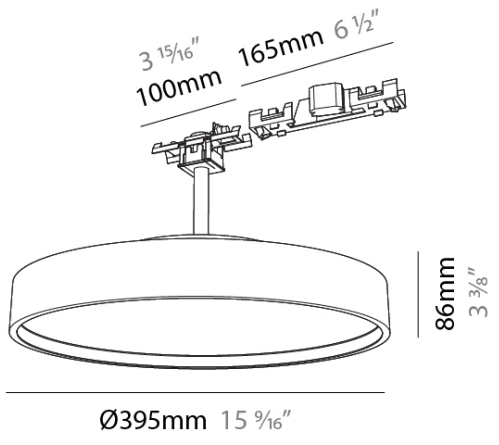

1. To build a product code in our configurator select the specify button on the base model # product page
2. To build a manual product code on this datasheet choose from the options listed below in blue font and add the suffix to the base model #

GENERAL
Series: Sign Diva Tube
Subseries: Sign Diva Tube Korona
Partner: Prolicht
Division: Architectural
Light Distribution: Direct

PHYSICAL
Shape: Round
Diameter (mm): 395
Diameter (in): 15 9/16
Height (mm): 86
Height (in): 3 3/8
Diffuser: PMMA - Opal / Micro-Prism / Sparkling Secret / Vintage Industrial
Fixture Finish: SSR / BKV / CWI / CRY / HAB / UFT / ITA / RUA / FTG / MYG / LOD / PUS / FRO / FUP / KIA / POP / BLS / SPG / MEY / GOH / CHC / COM / ABZ / JAG / OBR / MOS / ROR
Fixture Material: PMMA / Extruded Aluminum / Steel

ELECTRICAL
Lamp Type: LED (Zhaga Standard)
Input Wattage (W): 17
Total Output Wattage (W): 15.4
Dimming: Non-Dimmable / 0-10V Dimming
Driver Included: Yes
Driver Location: Integrated
Driver Type: Constant Current - Universal
Driver Class: Class 2
Input Voltage (V): 120 - 277
Constant Current (MA): 350
Upon Request: Phase Dimming (Trailing/Leading Edge)

LED
Color Temperature (°K): 2700 / 3000 / 3500 / 4000
Max. Delivered Lumen (lm): 1807 / 1943 / 1951 / 1991
Nominal Lumen (lm): 2250 / 2420 / 2430 / 2480
CRI: >90 CRI
Lamp Life (hrs): 50000

RATINGS AND CERTIFICATIONS
Certified By: Certified for North American Standards
IP rating: IP20