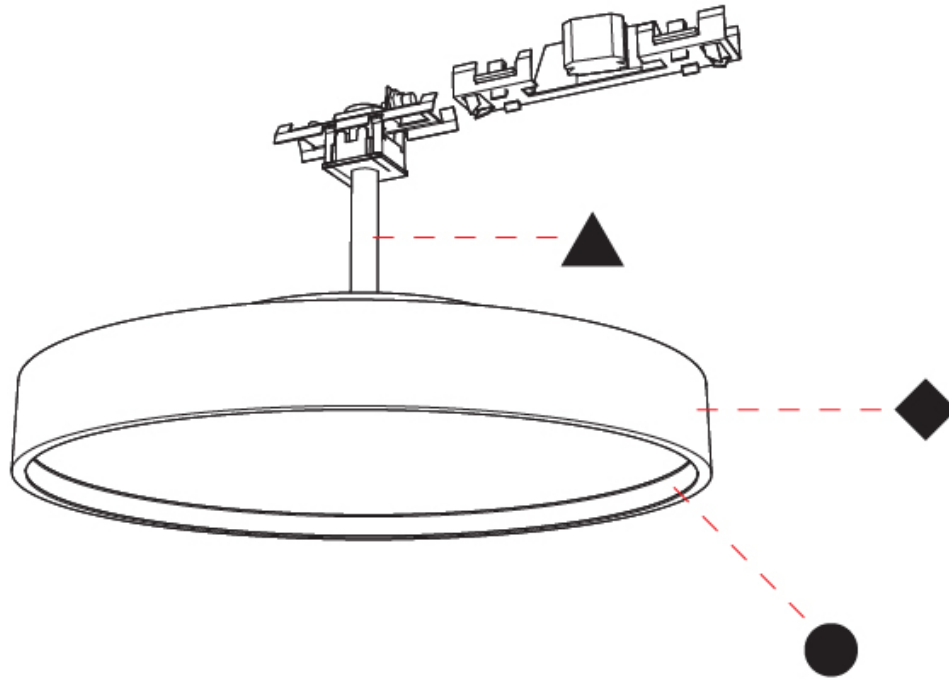

SIGN DIVA TUBE KORONA

A380541-

PROJECT	_____
TYPE	_____
SPECIFIER	_____
QUANTITY	_____
DATE	_____

A